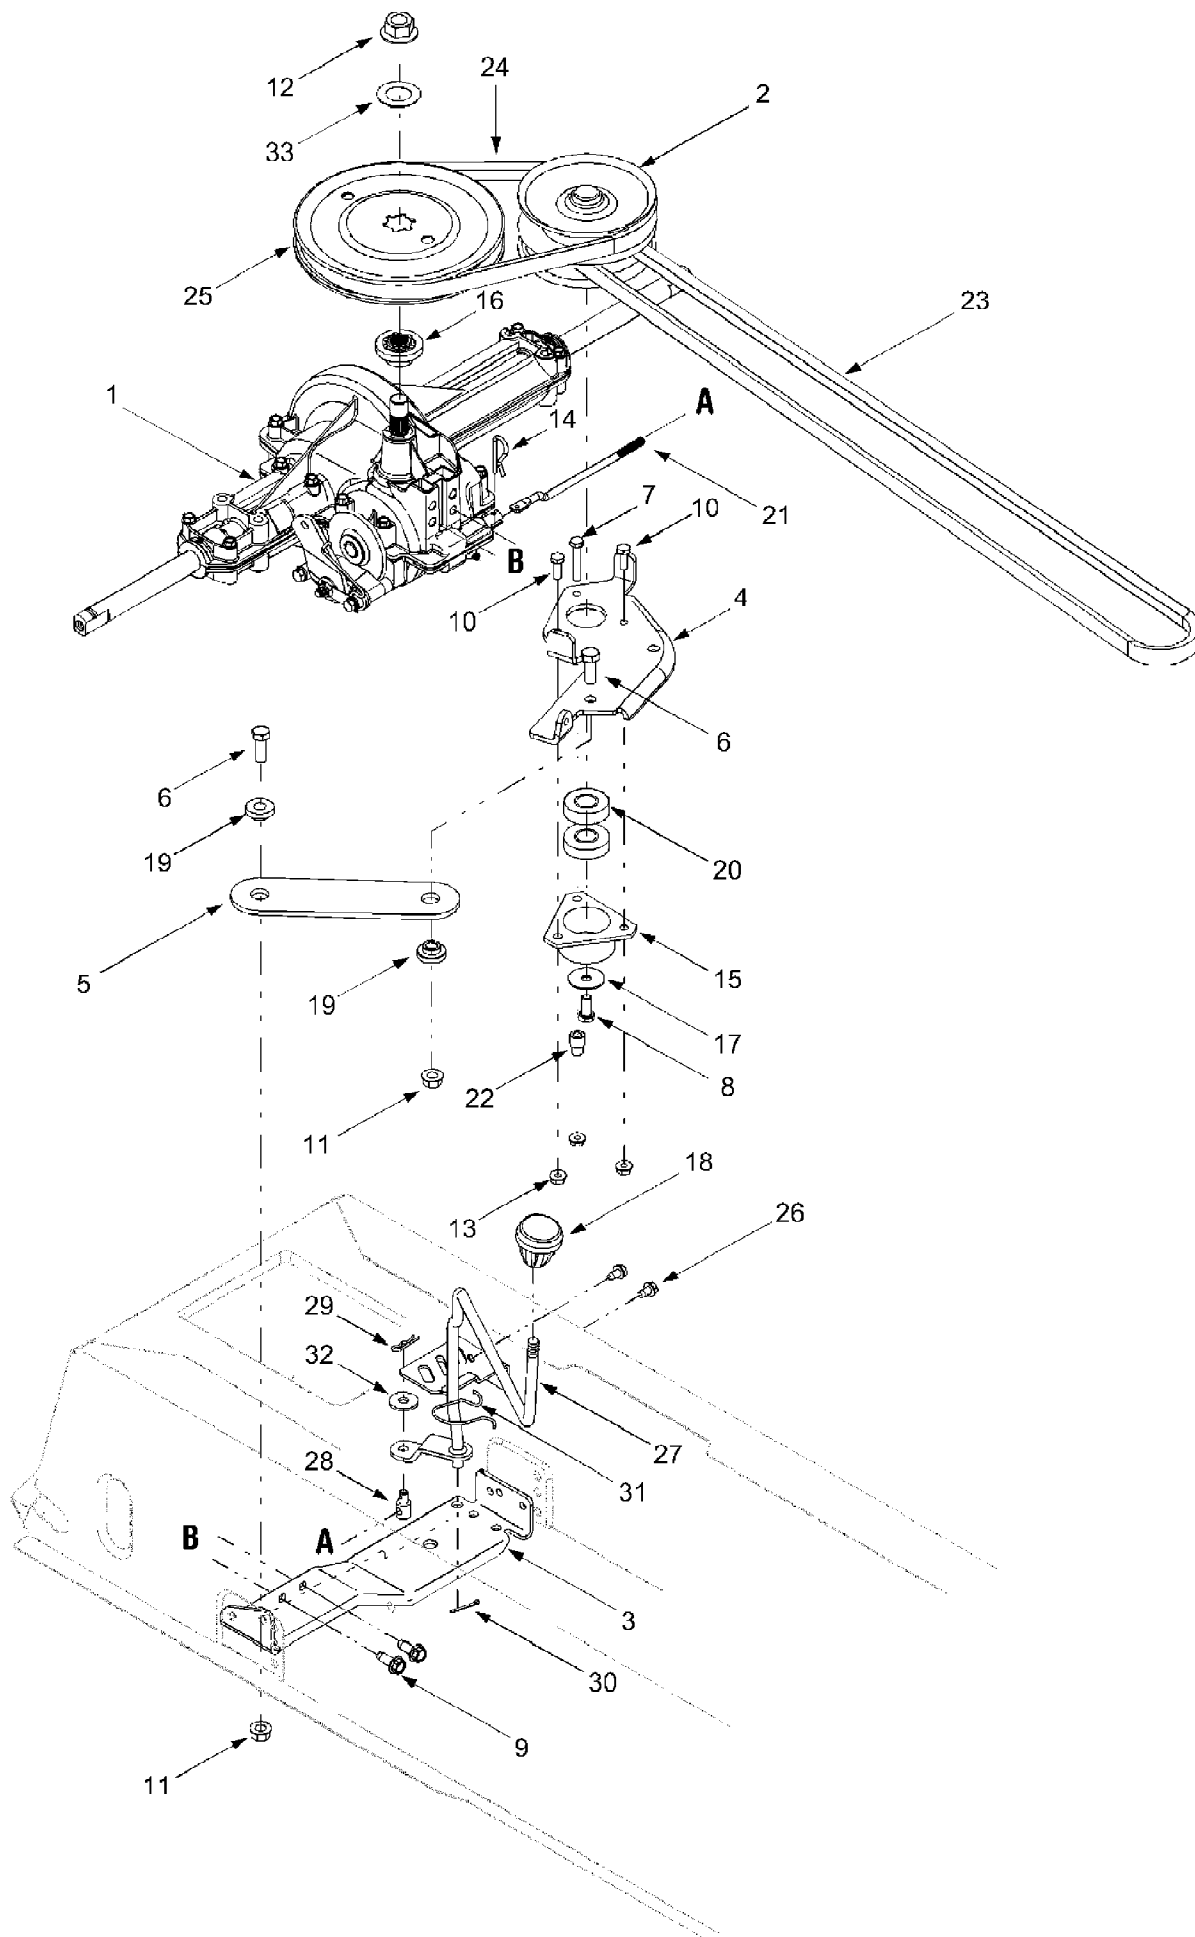

13A2682F190 LT-15 (2003)
Drive

13A2682F190 LT-15 (2003)
Drive

Page 6 of 31

Ref #	Part Number	Qty	S/P/F	Description
1	618-04034	1	S	Transmission, Single-speed
2	656-0059A	1	S	Variable-speed Pulley, 4.75
3	683-04055	1	S	Torque Bracket
4	683-04056	1		Variable-speed Bracket
5	683-04057	1		Variable-speed Bracket
6	710-0514	1	/P	Hex Cap Screw, 3/8-16 x 1.0
7	710-0606	1	/P	Hex Cap Screw, 1/4-20 x 1.5
8	710-0627	1	/P	Hex Cap Screw, 5/16-24 x .75
9	710-1260A	1	/P	Screw, 5/16-18 x .75
10	710-3015	1	/P	Hex Screw, 1/4-20 x .75
11	712-0431	1	S	Flange Lock Nut, 3/8-16
12	712-0700	1	/P	Flange Nut, 9/16-18
13	712-3027	1	S	Flange Lock Nut, 1/4-20
14	714-0209	1	S	Internal Cotter Pin, .125
15	718-04012	1	/P	Bearing Cup
16	718-0758	1	S	Pulley Hub, 5/8 Spline
17	736-0362	1	/P	Flat Washer, .320 x 1.25 x .06
18	720-0232	1	S	Shift Knob, 1.60 OD X 1.56
19	738-0372B	1	/P	Shoulder Spacer, 1.0 x .38 x .38
20	741-0600	1	S	Ball Bearing, 17 x 40 x 12
21	747-04072	1		Shift Rod
22	750-04099	1	S	Stepped Spacer
23	754-04001	1	S	Lower Drive Belt
24	754-04002	1	S	Upper Drive Belt
25	756-04002	1	S	Transmission Pulley, 7.25
26	710-0599	1	/P	Self-tapping Screw, 1/4-20 x .5
27	647-04009A	1	S	Shift Lever Assembly
28	711-0736	1	/P	Ferrule, 1/4-20 x 1.0
29	714-0104	1	S	Cotter Pin, 1.13
30	714-0111	1	S	Cotter Pin, 1.0
31	732-04067	1	S	Spring Compression Clip
32	736-3089	1	/P	Flat Washer, 5/16 x .934 x .100
33	736-04089	1	S	Flat Washer, .88 ID x 1.5 OD