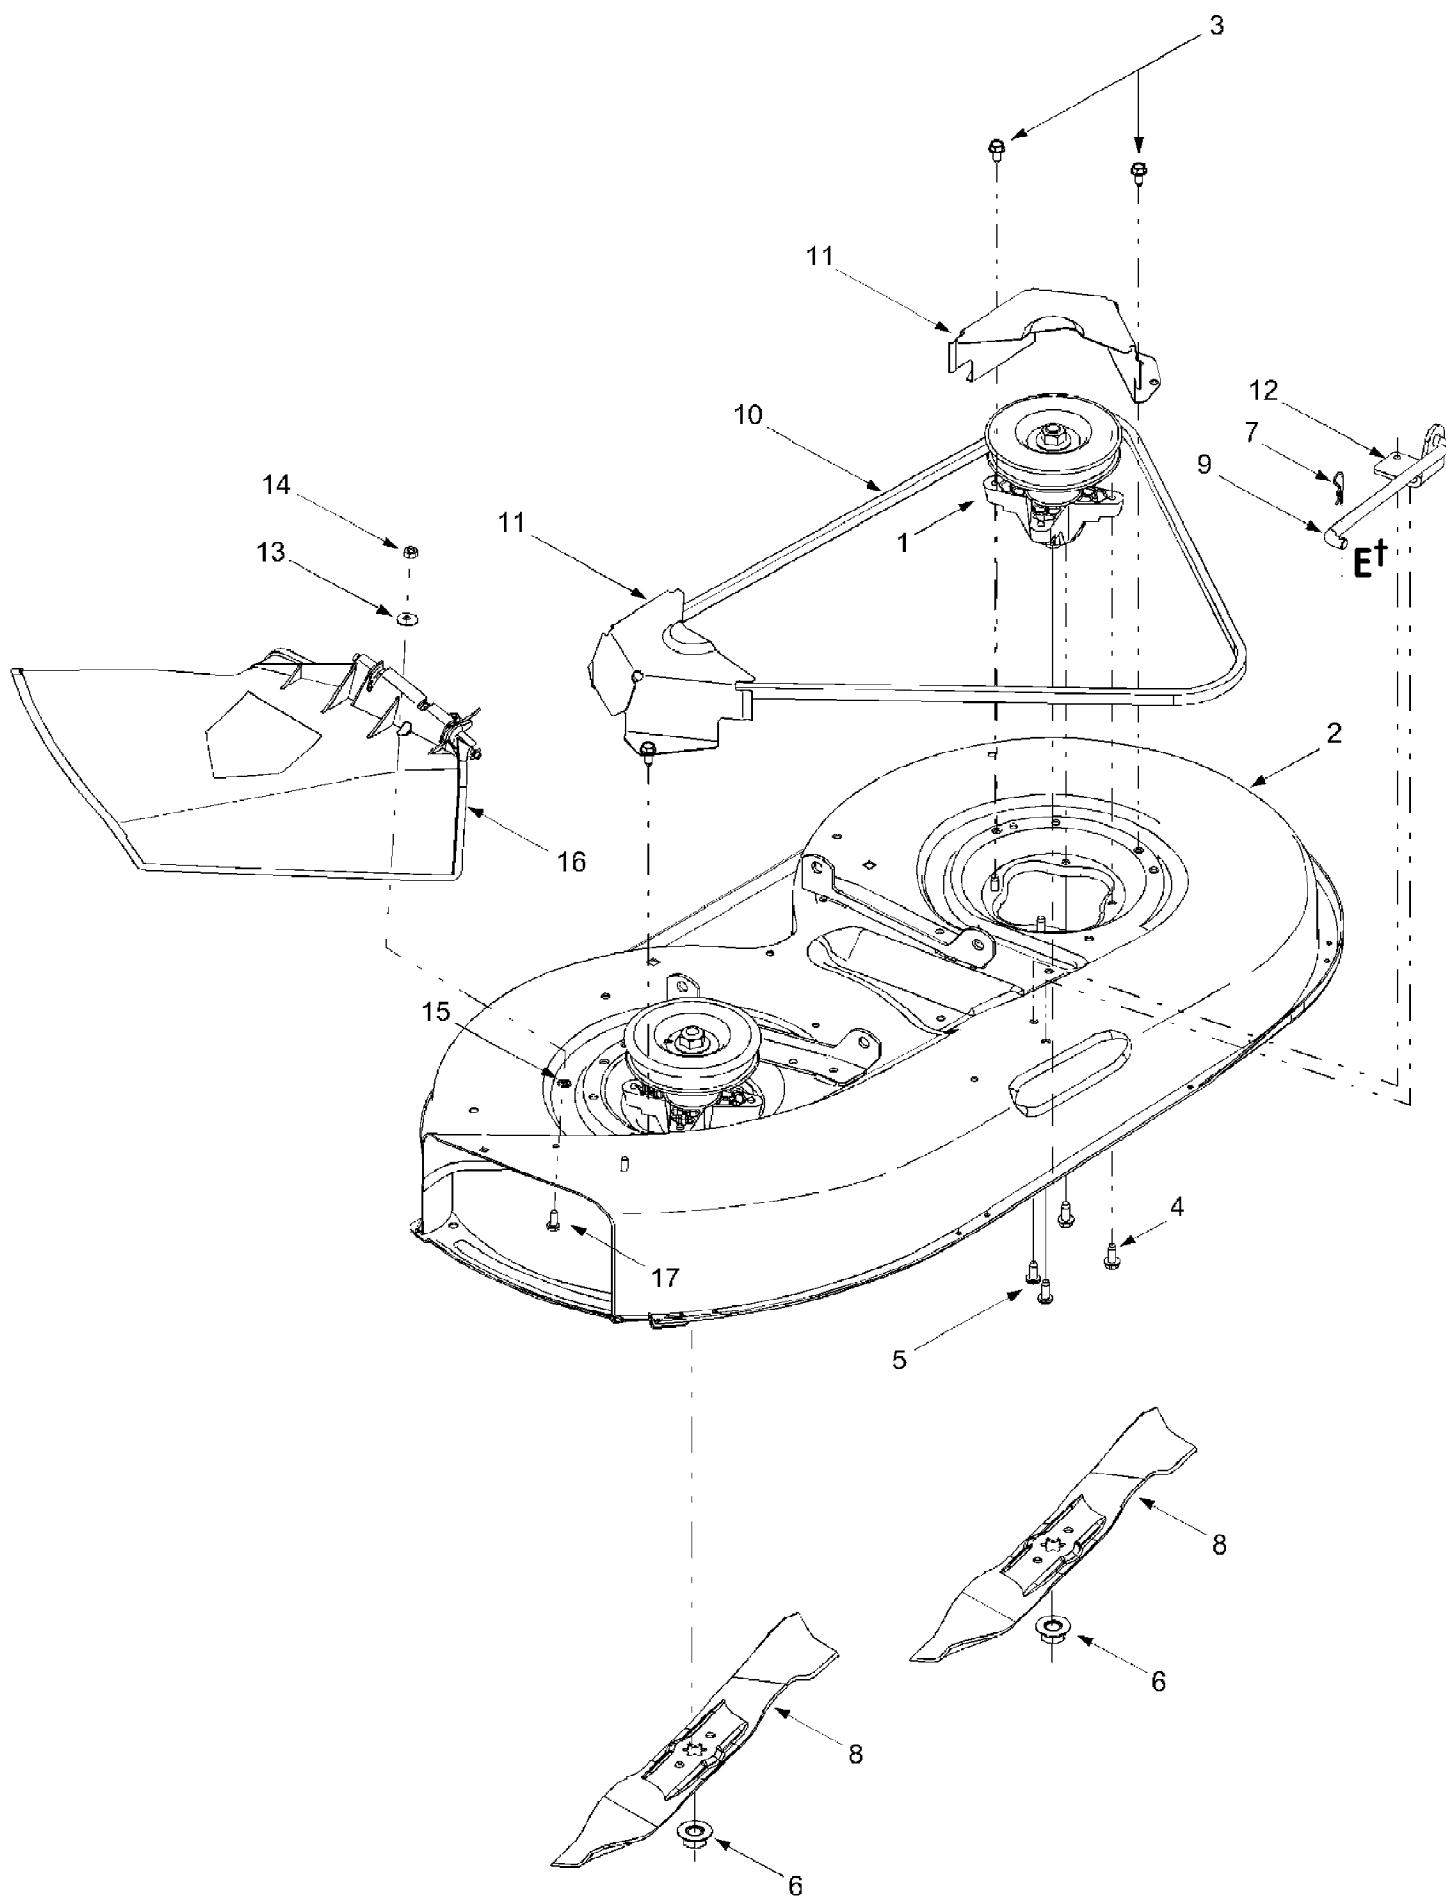

13A2682F190 LT-15 (2003)  
Carburetor

13A2682F190 LT-15 (2003)  
Carburetor

Page 2 of 31

Ref #	Part Number	Qty	S/P/F	Description
	TC-640330	1	S	Carburetor (Incl 184 of Engine Parts Lists)
1	TC-640035	1		Throttle Shaft & Lever Assembly
1A	TC-36288	1		Throttle Link Bushing
2	TC-640036	1		Throttle Return Spring
5	TC-640037	1		Dust Seal
6	TC-640332	1		Throttle Shutter
7	TC-650506	1		Throttle Shutter Screws
10	TC-640044	1		Choke Shaft & Lever Assembly
11	TC-632785	1		Choke Return Spring
14	TC-640913	1		Choke Shutter
17	TC-651025	1		Throttle Crack Screw/Idle Speed Screw
18	TC-630766	1		Tension Spring
25	TC-640331	1		Float Bowl Assembly
25A	TC-630334	1		Bowl Kit
27	TC-632544	1		Float Shaft
28	TC-632543	1	/P	Float
29	TC-640047	1	/P	Float Bowl to Body Gasket
30	TC-632709	1	/P	Inlet Needle & Seat
32	TC-640041	1		Bowl Drain Screw
33	TC-27110A	1		Bowl Drain Washer
36	TC-640067	1		Main Nozzle Tube
37	TC-632547	1		O-Ring
38	TC-632545	1	/P	Spring, Main Nozzle Tube
38A	TC-36918	1		Spring
39	TC-640218A	1		Float Bowl Retainer
40	TC-632788	1		Main Fuel Jet
47	TC-630748	1		Welch Plug, Idle Mixing Well
	TC-611221	1	/P	Fuel Solenoid Shut Off Not Shown

13A2682F190 LT-15 (2003)  
Deck Assembly

Page 4 of 31

Ref #	Part Number	Qty	S/P/F	Description
1	618-0138A	1	S	Spindle Assembly
2	683-04003A	1	S	Deck Shell
3	710-0726	1	/P	Self-tapping Screw, 5/16-12 x .75
4	710-1260A	1	/P	Screw, 5/16-18 x .75
5	710-1611B	1	/P	Self-tapping Screw, 5/16-18 x .75
6	712-0417A	1	/P	Hex Flange Nut, 5/8-18
7	714-04023	1	S	Internal Cotter Pin, .080 x 1.56
8	742-0610A	1	S	Blade, 19.38"
9	747-04018	1	S	Deck Hanger Link/Anti-sway Rod
10	754-0329A	1	S	Deck Belt
11	783-04148	1		Belt Cover
12	783-04211	1	S	Anti-sway Stabilizer Bracket
13	736-0270	1	/P	Bell Washer, .265 x .75 x .062
14	712-3006	1	/P	Hex Nut, 1/4-20
15	726-0233	1	/P	Push Nut, 1/4
16	731-1032	1	S	Discharge Chute Assembly
17	710-0751	1	/P	Hex Cap Screw:1/4-20 x .620