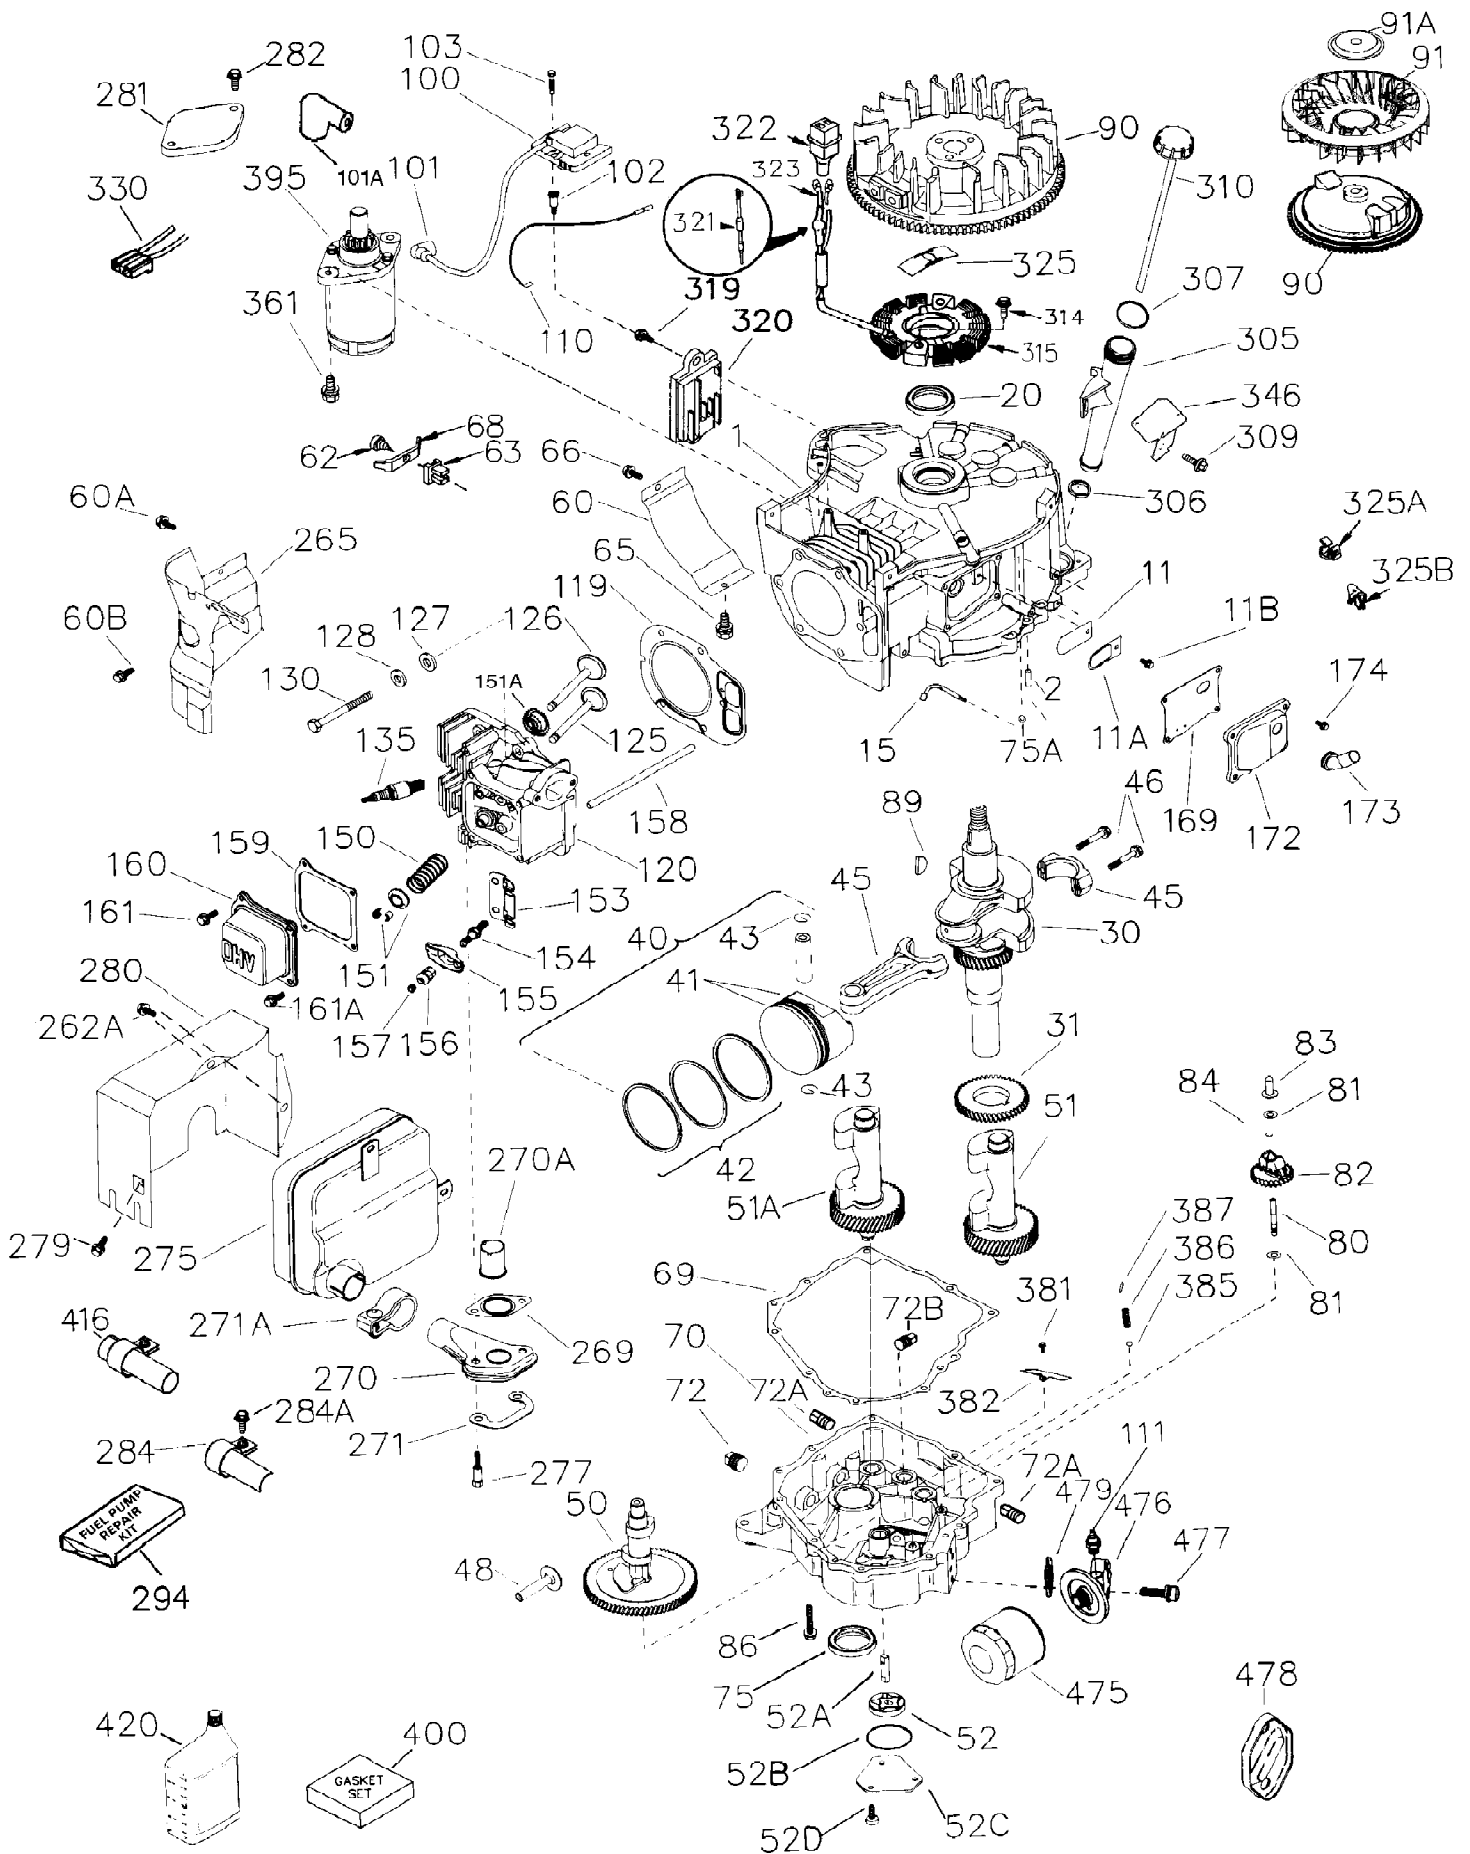

13A2682F190 LT-15 (2003)  
Engine List 1

Page 14 of 31

Ref #	Part Number	Qty	S/P/F	Description
2	TC-27652	1		Dowel Pin
11	TC-36302	1		Check Valve
11A	TC-36303	1		Breather Plate
11B	TC-650902	1		Screw, 10-32 x 7/16"
15	TC-37754	1		Governor Rod
20	TC-36301	1	/P	Oil Seal
30	TC-36512	1		Crankshaft
31	TC-36515	1		Counterbalance Gear
40	TC-36312	1		Piston, Pin & Ring Set (Std.)
40	TC-36313	1		Piston, Pin & Ring Set (.010" OS)
40	TC-36314	1		Piston, Pin & Ring Set (.020" OS)
41	~N/A	1		Piston & Pin Ass'y (Std.) (.010" OS) (.020" OS) (Incl. 43)
42	TC-36315	1		Ring Set (Std.)
42	TC-36316	1		Ring Set (.010" OS)
42	TC-36317	1		Ring Set (.020" OS)
43	TC-35772	1		Piston Pin Retaining Ring
45	TC-36318A	1		Connecting Rod (Incl. 46)
45	TC-36319A	1		Connecting Rod Ass'y. (.010" US) (Incl. 46)
45	TC-36320A	1		Connecting Rod Ass'y. (.020" US) (Incl. 46)
46	TC-651063	1		Connecting Rod Bolt
48	TC-36321	1		Valve Lifter
50	TC-36533A	1		Camshaft (MCR)
51	TC-36513	1		Counterbalance Weight
51A	TC-36514	1		Counterbalance Weigh
52	TC-37305	1		Oil Pump Ass'y.
52A	TC-36331	1		Oil Pump Shaft
52B	TC-36333	1		"O" Ring Kit (P)
52C	TC-36334	1		Oil Pump Cover (Incl. 52B)
52D	TC-650888	1		Screw, T-30, 1/4-20 x 43/64"
60	TC-36361	1		Air Baffle
60A	TC-650273	1		Screw, 5-16/18 x 17/32"
60B	TC-650867	1		Screw, 10-24 x 1/2"
62		1		UNKNOWN
63		1		UNKNOWN
65	TC-30063	1		Screw, T-30, 1/4-20 x 1/2"
66	TC-650737	1		Screw, 1/4-20 x 1/2"
68		1		UNKNOWN
69	TC-36565	1		Mounting Flange Gasket Kit (P)
70	TC-37304A	1		Mounting Flange (Incl. 72B, 75, 80, 381-387)
72		1		UNKNOWN
72A	TC-28483	1		Oil Drain Plug
72B	TC-28534	1		Pipe Plug
75	TC-36301	1	/P	Oil Seal 75A TC-510337 Oil Seal
75A		1		UNKNOWN
80	TC-35712	1		Governor Shaft
81	TC-35479A	1		Washer
82	TC-37756	1		Governor Gear Ass'y.
83	TC-35322	1		Governor Spool
84	TC-29193	1		Retaining Ring
86	TC-650970	1		Screw, 1/4-20 x 1-15/32"
89	TC-650592	1		Flywheel Key