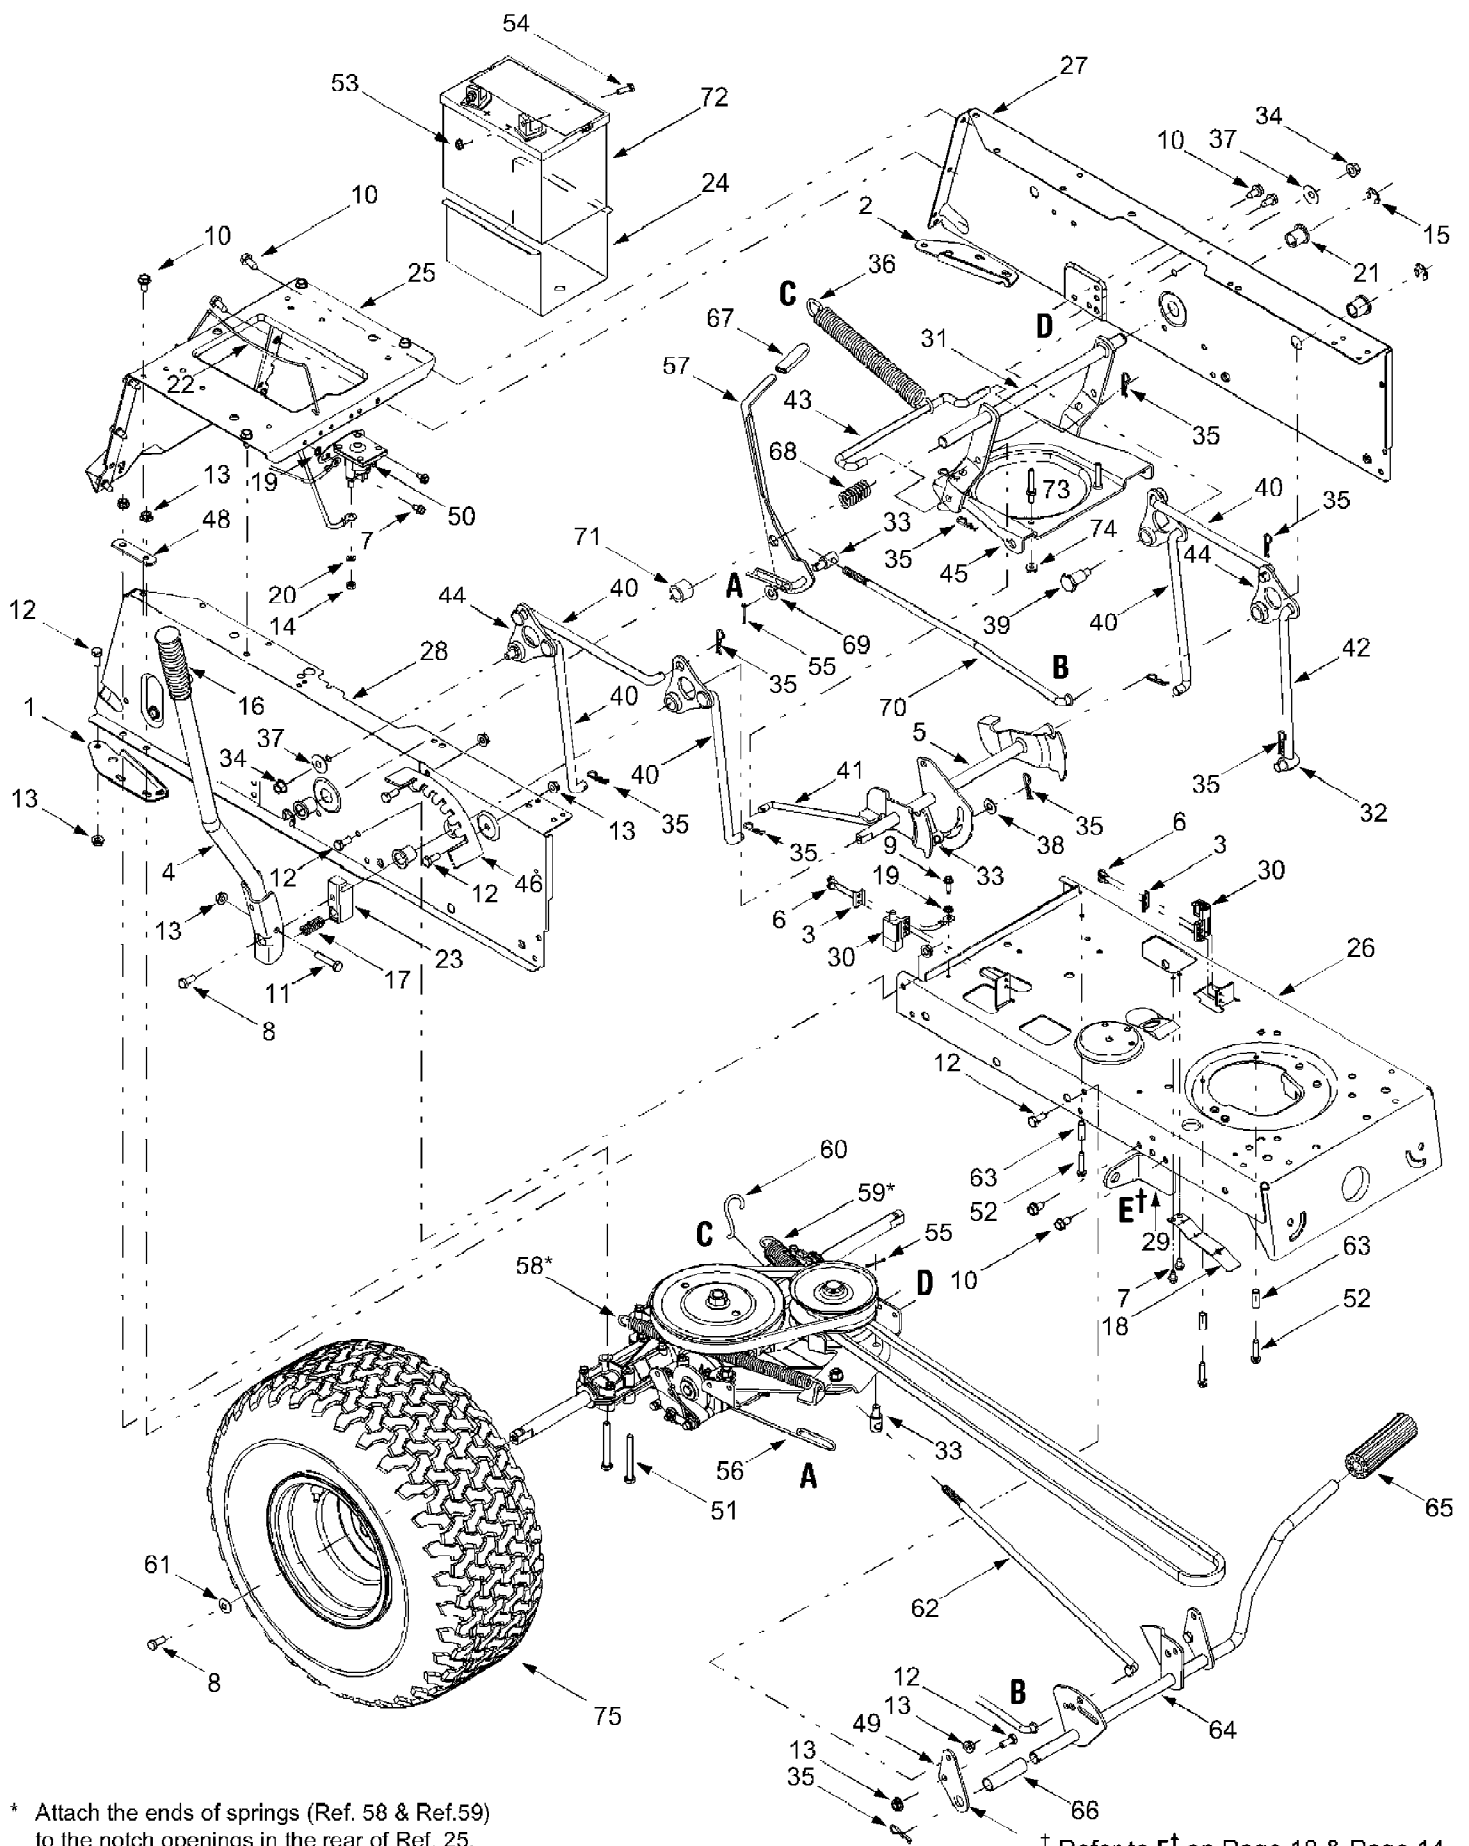

* Attach the ends of springs (Ref. 58 & Ref.59)
to the notch openings in the rear of Ref. 25.

† Refer to E† on Page 18 & Page 14

13A2682F190 LT-15 (2003)
Drive & Rear Wheels

Page 8 of 31

Ref #	Part Number	Qty	S/P/F	Description
1	17668A	1	S	RH Axle Support Bracket
2	17669A	1	S	LH Axle Support Bracket
3	17962	1		Switch Plate
4	683-04025	1		Lift Handle Assembly
5	683-04049	1	S	Lift Shaft Assembly
6	710-0224	1	S	Self-tapping Screw, #10-16 x .5
7	710-0599	1	/P	Self-tapping Screw, 1/4-20 x .5
8	710-0627	1	/P	Hex Cap Screw, 5/16-24 x .75
9	710-0642	1	/P	Self-tapping Screw, 1/4-20 x .75
10	710-0726	1	/P	Self-tapping Screw, 5/16-12 x .75
11	710-0805	1	/P	Hex Cap Screw, 5/16-18 x 1.5
12	710-3008	1	/P	Hex Screw, 5/16-18 x .75
13	712-3004A	1	/P	Flange Lock Nut, 5/16-18
14	712-3006	1	/P	Hex Nut, 1/4-20
15	716-0106	1	/P	E-Ring, .625 Dia Shaft
16	720-0233	1	S	Handle Grip
17	732-0369	1	S	Compression Spring, .55 x 1.37
18	732-0750A	1	S	Switch Actuator Spring
19	736-0222	1	S	External Lock Washer, 1/4
20	736-0329	1	S	Lock Washer, 1/4
21	741-0487A	1	S	Flange Bearing, .632 ID
22	747-04031	1		Battery Hold-down Rod
23	748-04011	1	S	Lift Shaft Connector
24	783-0345	1	S	Battery Tray
25	783-0355C	1		Hitch Plate
26	783-04011	1		Lower Frame
27	783-04031	1	S	LH Upper Frame Side Panel
28	783-04032	1		RH Upper Frame Side Panel
29	783-04213	1	S	Deck Anti-sway Bracket
30	725-04039	1	S	Screw-mount Interlock Switch
31	683-04048	1	S	Stabilizer Shaft Assembly
32	711-04036	1	S	Ferrule, 1/2-20 x .50
33	711-04075	1	S	Ferrule, 3/8-24 x .375
34	712-0431	1	S	Flange Lock Nut, 3/8-16
35	714-04023	1	S	Internal Cotter Pin, .080 x 1.56
36	732-04050A	1	S	Extension Spring, 1.07 x 9.52
37	736-0219	1	S	Bell Washer, .389 x 1.12 x .030
38	736-0267	1	S	Flat Washer, .385 x .87 x .060
39	738-0445A	1	S	Shoulder Bolt, 3/8-16 x .62 x .92
40	747-04018	1	S	Deck Hanger Link
41	747-04040A	1		Deck Disengagement Rod
42	747-04069	1	S	Deck Hanger Link
43	747-04115A	1	/P	Rear Stabilizer Rod
44	748-04010	1	S	Lift Link
45	783-04093	1	S	Deck Stabilizer Bracket
46	783-04113	1	S	Deck Lift Index Bracket
?47	17630A	1	S	Shift Lever Retainer
48	17840	1	S	Transaxle Mounting Bracket
49	17860	1	S	Pedal Mounting Bracket
50	725-1426	1	S	Solenoid
51	710-0176	1	/P	Hex Cap Screw, 5/16-18 x 2.75
52	710-0809	1		Self-tapping Screw, 1/4-20 x 1.25
53	712-0271	1		Self-tapping Screw, 1/4-20