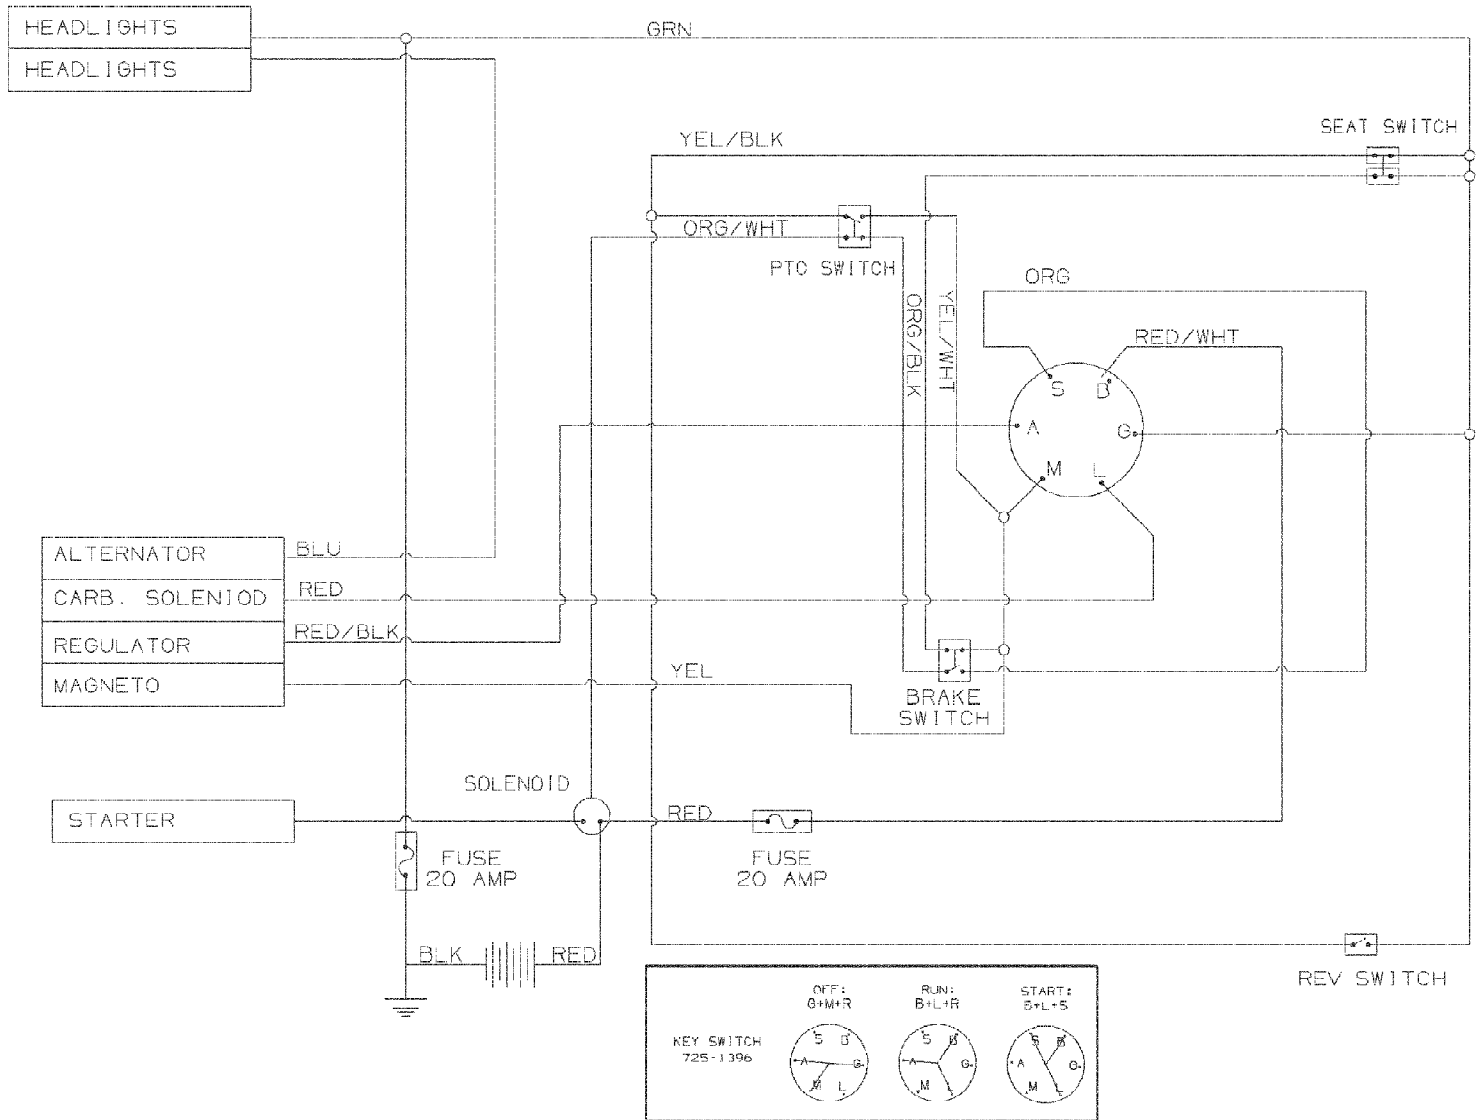

13A2682F190 LT-15 (2003)
Drive & Rear Wheels

Page 9 of 31

Ref #	Part Number	Qty	S/P/F	Description
54	710-3015	1	/P	Hex Screw, 1/4-20 x .75
55	714-0111	1	S	Cotter Pin, 1.0
56	732-04029	1	S	Extension Spring, .59 x 12.38
57	783-04059	1		Speed Select Lever
58	732-04075A	1	S	Extension Spring, .73 x 12.54
59	732-04076	1	S	Extension Spring, 1.15 x 7.90
60	732-0722A	1	S	Brake Return Spring
61	736-0242	1	/P	Bell Washer, .34 x .872 x .060
62	747-04043	1		Variable Speed Control Rod
63	750-0566A	1	/P	Spacer, .260 x .372 x 1.030
64	683-04005A	1		Clutch / Brake Pedal Assembly
65	735-0196	1	S	Foot Pad, 4.6
66	750-0802	1		Spacer, .640 x .76 x 2.63
67	720-04008	1		Shift Handle Grip
68	732-04017	1	S	Compression Spring, .89 x 1.75
69	736-0300	1	S	Flat Washer, .406 x .875 x .059
70	747-04039	1		Speed Control Rod
71	750-04080	1	S	Spacer, .640 x 1.0 x .78
72	725-1706	1	S	Battery, 270 CCA
73	712-3027	1	S	Flange Lock Nut, 1/4-20
74	711-0993	1	S	Belt Guard Pin, 1/4-20
75	634-0104	1		Square Shoulder Wheel Ass'y Complete
	634-0070	1	/P	Rim Assembly (Square Shoulder)
	734-1730	1		Tire Only (Square Shoulder)
	734-0255	1	S	Air Valve (Square Shoulder)