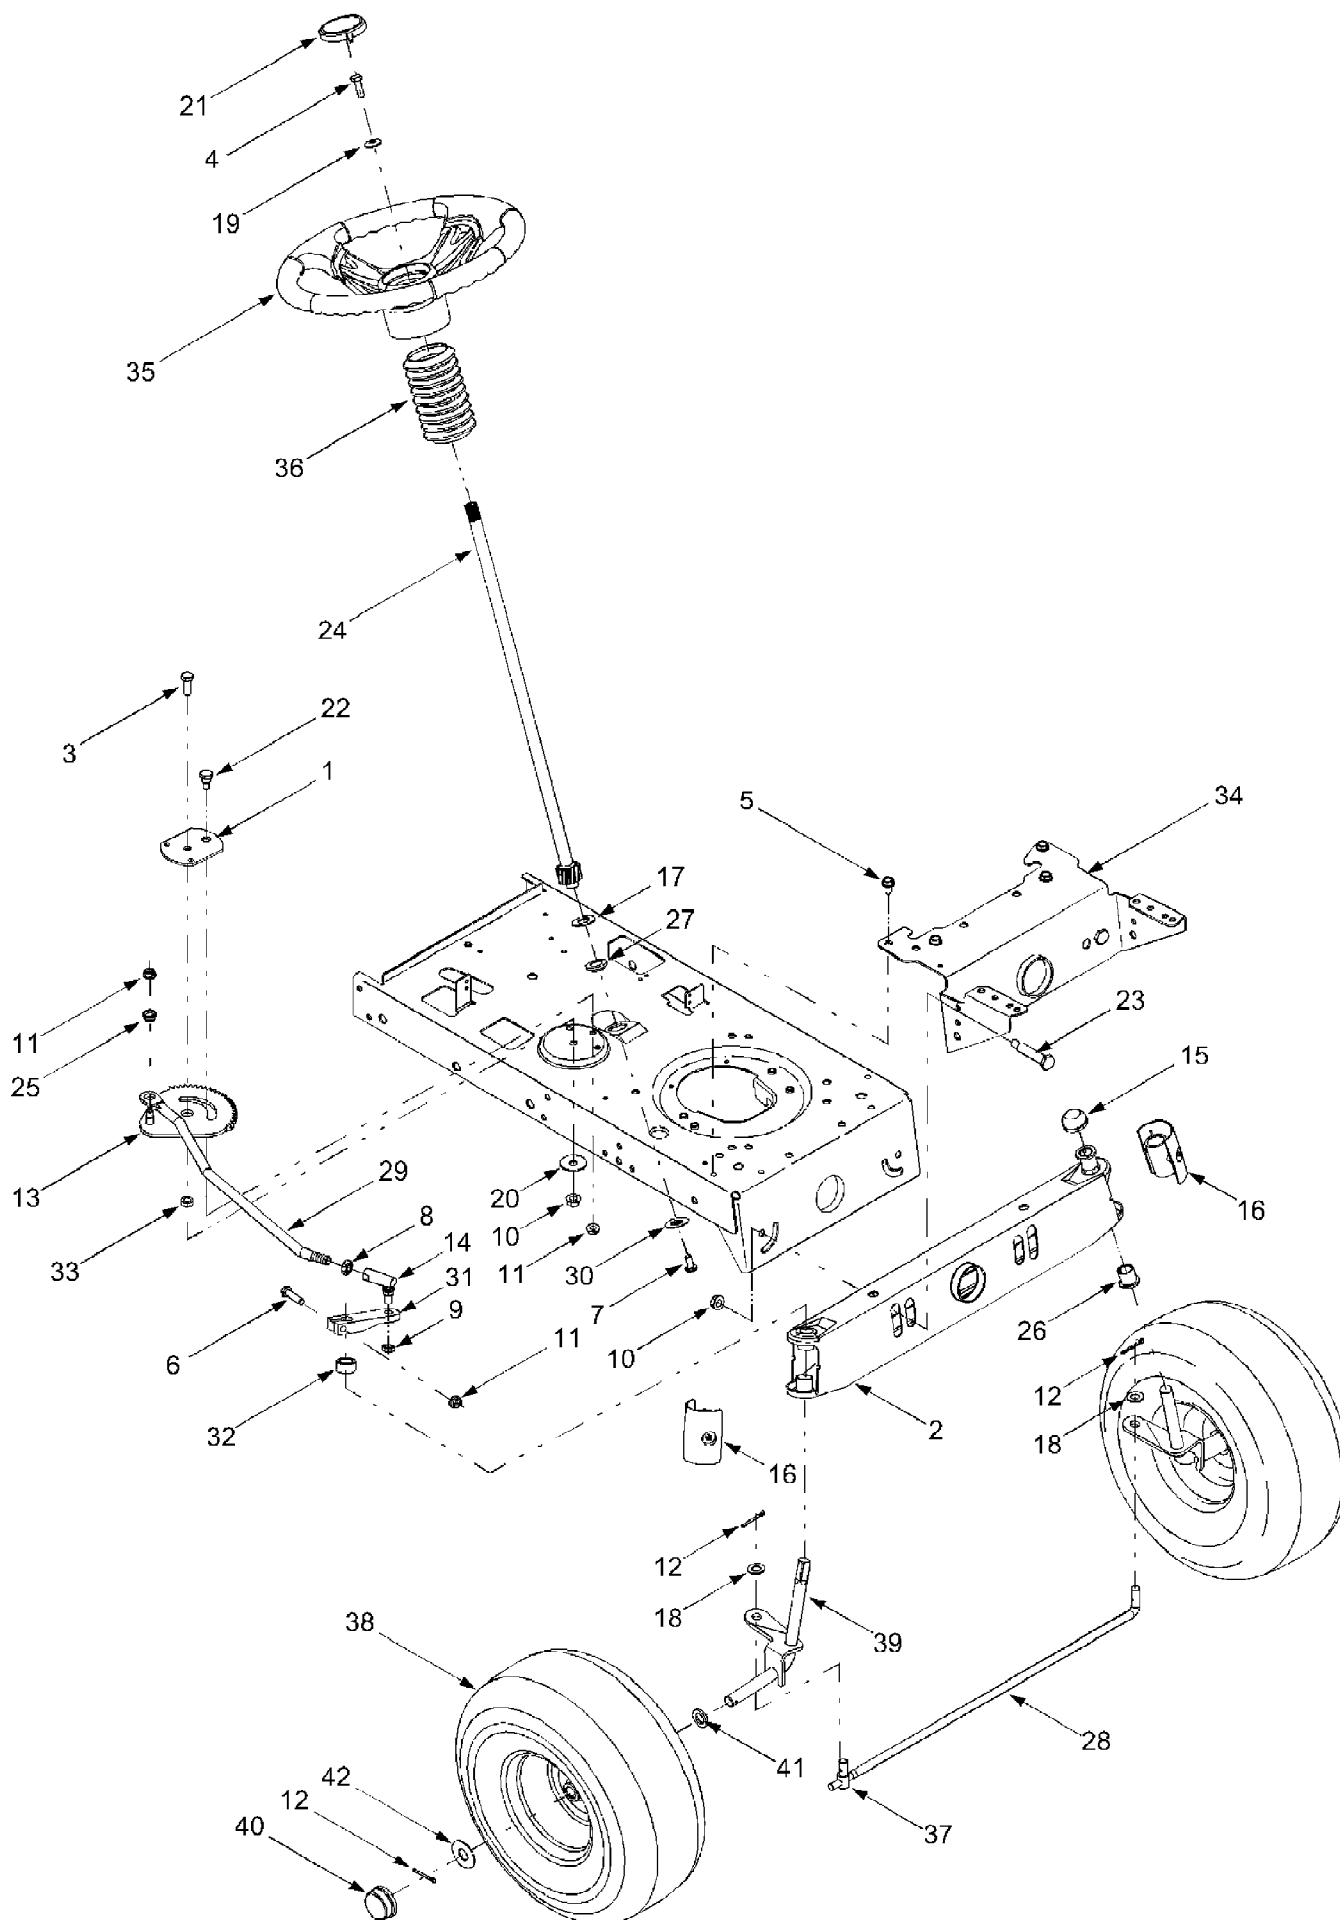

13A2682F190 LT-15 (2003)
Steering, Front Wheels & Axle

Page 29 of 31

Ref #	Part Number	Qty	S/P/F	Description
1	17198A	1	S	Retainer Gear Segment Plate
2	683-0002A	1	S	Pivot Bar, .625
3	710-0514	1	/P	Hex Cap Screw, 3/8-16 x 1.0
4	710-0643	1	/P	Hex Cap Screw, 5/16-18 x 1.0
5	710-0726	1	/P	Self-tapping Screw, 5/16-12 x .75
6	710-0805	1	/P	Hex Cap Screw, 5/16-18 x 1.5
7	710-1309	1	/P	Machine Screw, 5/16-18 x .75
8	712-0240	1	S	Jam Nut, 7/16-20 (Grade 2)
9	712-0262	1	/P	Jam Nut, 3/8-24
10	712-0431	1	S	Flange Lock Nut, 3/8-16
11	712-3004A	1	/P	Flange Lock Nut, 5/16-18
12	714-0470	1	S	Cotter Pin, 1/8 x 1.25
13	717-1757	1	S	Steering Segment Gear
14	723-0448A	1	S	Ball Joint, 7/16 -20
15	726-0214	1	/P	Push Cap, .625
16	731-04058	1		Axle End Cap, w/ Fitting
17	736-0187	1	/P	Flat Washer, .64 x 1.24 x .060
18	736-0226	1	S	Flat Washer, .474 x .879 x .064
19	736-0242	1	/P	Bell Washer, .34 x .872 x .060
20	736-0356	1	S	Bell Washer, .391 x .380 x .062
21	731-04039	1		Steering Wheel Cap, Small
22	738-0141	1	S	Shoulder Screw, .435 x .350, 5/16-18
23	738-0527	1	S	Shoulder Screw, .498 x 2.045
24	738-0919	1	S	Steering Shaft, 21.86
25	741-0475	1	S	Plastic Bushing, .38 ID
26	741-0487A	1	S	Flange Bushing, .632 ID
27	741-0656	1	S	Hex Flange Bearing, 5/8
28	747-04057	1		Tie Rod, Adjustable
29	747-1268A	1	S	Steering Drag Link, 7/16-20
30	748-0389	1	S	Cap, 1.25 x .16
31	748-04014A	1	S	Steering Arm
32	748-04020	1	S	Spacer, 1.0 x .645 x .56
33	750-0535	1	S	Spacer, .380 x .625 x .21
34	783-0041A	1	S	Pivot Bar Bracket
35	631-04028	1		Steering Wheel, Three Spoke
36	731-0954	1	S	Steering Bellow, 4.75"
37	711-04059	1	S	Ferrule, 3/8-24 x .437 Dia
38	634-0105A	1	S	Square Shoulder Wheel Ass'y Complete
39	683-04016	1	S	RH Axle Assembly
	683-04015	1	S	LH Axle Assembly
40	731-0484A	1	S	Hub Cap
41	736-0162	1	/P	Flat Washer, .64 x 1.0 x .12
42	736-0285	1	/P	Flat Washer, .635 x 1.589 x .06
	634-0105A	1	S	Wheel Ass'y Complete (Square Shoulder)
	634-0172	1		Rim Assembly (Square Shoulder)
	741-0706	1	S	Inner Bearing (Flange w/ Fitting) Square Shoulder
	741-0487A	1	S	Outer Bearing (Plastic Flange) Square Shoulder
	734-1731	1		Tire Only (15 x 6 x 6) Square Shoulder
	734-0255	1	S	Air Valve (Square Shoulder)