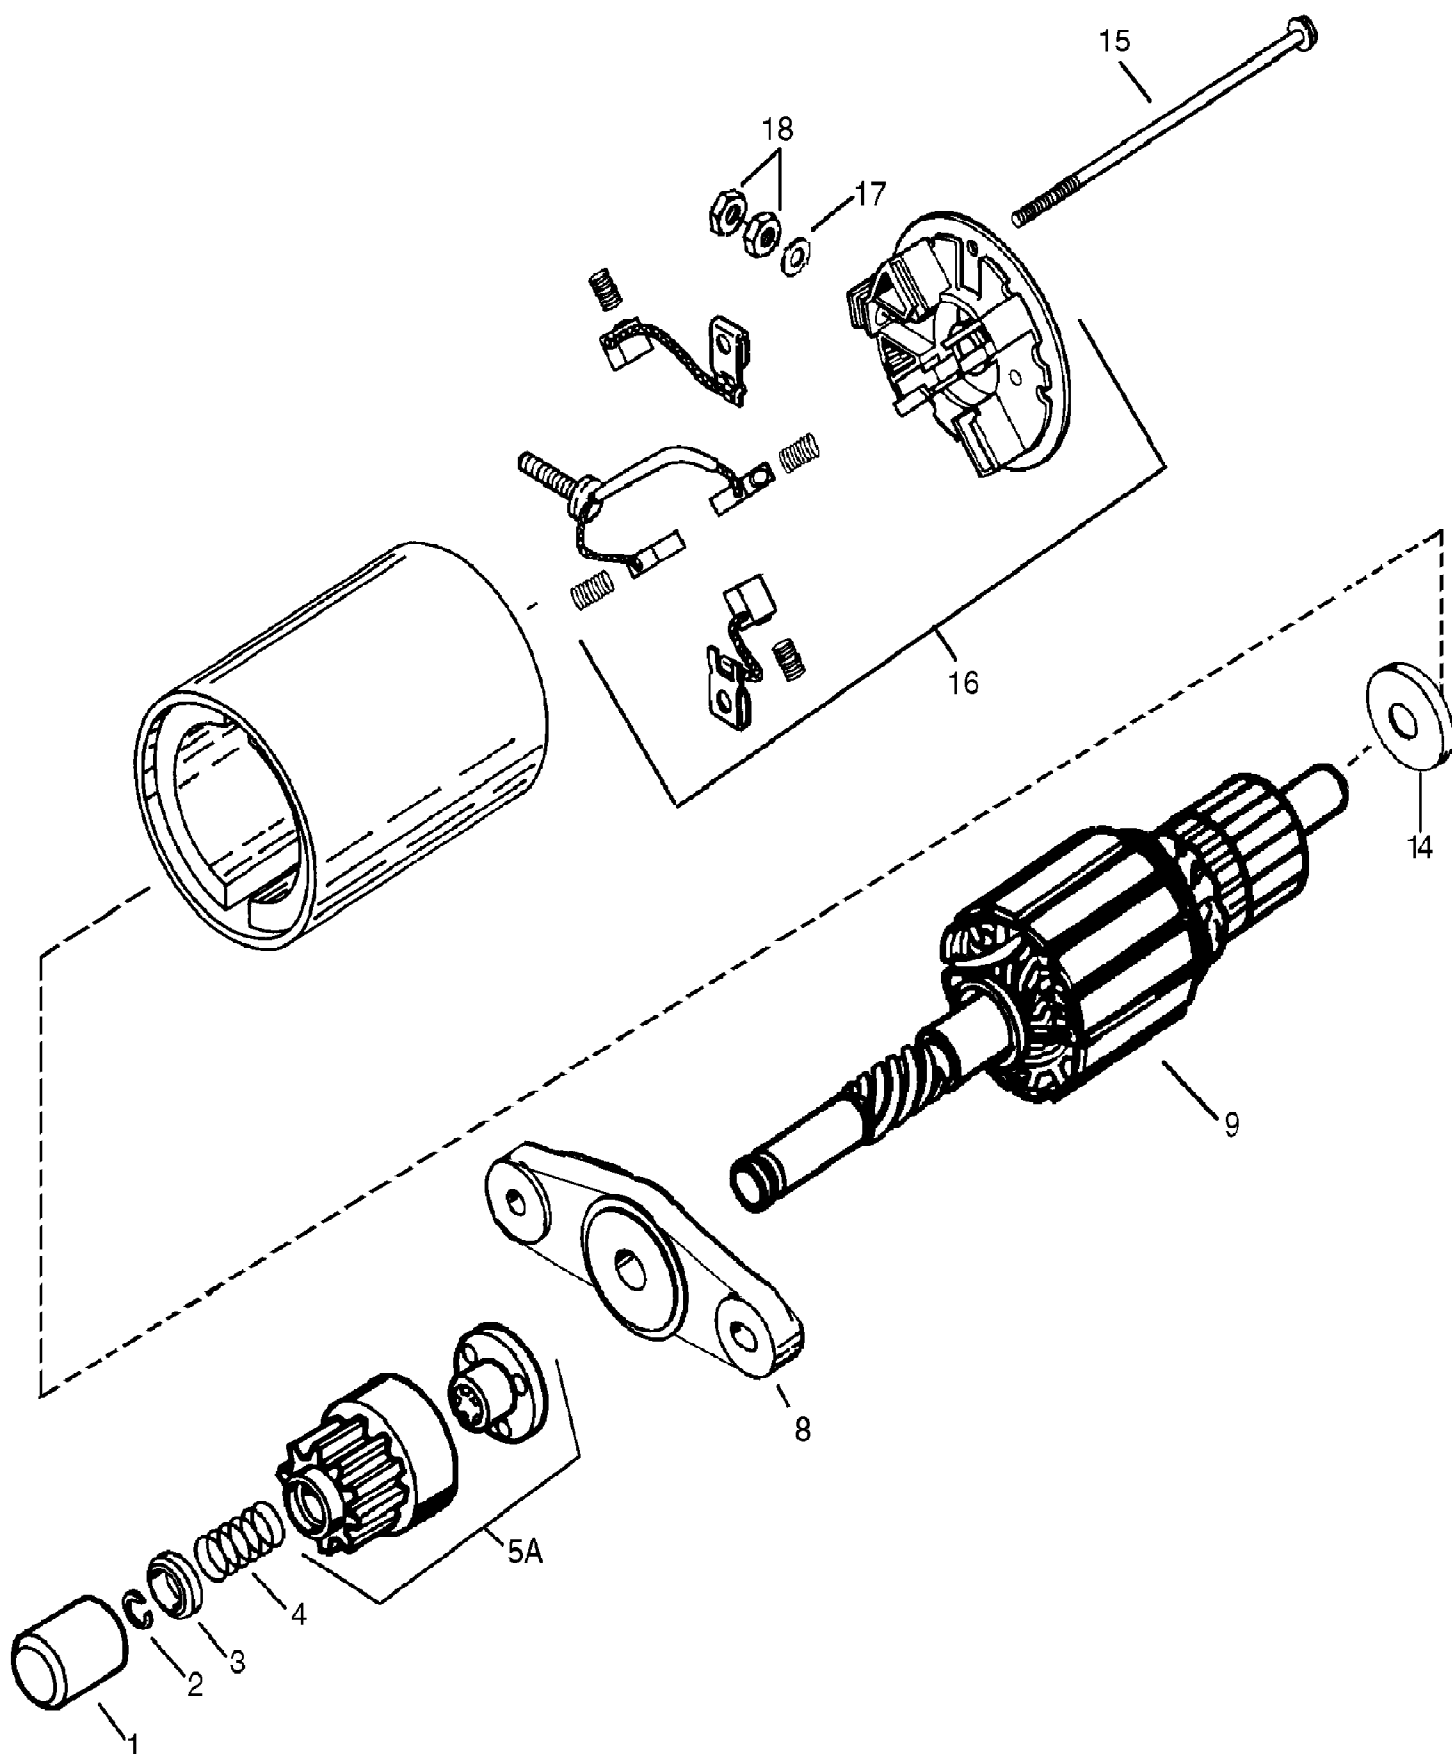

13A2682F190 LT-15 (2003)  
Fuel Tank & Hood Assembly

Page 25 of 31

Ref #	Part Number	Qty	S/P/F	Description
1	629-0469B	1	S	Headlamp Harness Assembly
2	710-0642	1	/P	Self-tapping Screw, 1/4-20 x .75
3	710-0751	1	/P	Hex Screw, 1/4-20 x .620
4	710-3008	1	/P	Hex Screw, 5/16-18 x .75
5	712-0185	1		U-type Speed Nut, 1/4-20
6	712-3004A	1	/P	Flange Lock Nut, 5/16-18
7	712-3027	1	S	Flange Lock Nut, 1/4-20
8	725-0963	1	S	Headlamp, 12V
9	725-1651	1	S	Headlamp Socket
10	726-04012	1	S	Push-on Nut, .25
11	728-0162	1		Flat-head Rivet, 1/4
12	731-1503A	1	S	Lens
12	726-04077	1		Nut, Push 3/32 Not shown
13	736-3078	1	/P	Flat Washer, .344 x 1.0 x .063
14	738-0952A	1	S	Shoulder Screw, 1/4-20 x .375 /.125
15	749-0722C	1	S	Grille Support Rod
16	783-0156B	1	/P	Grille
17	783-0250A	1	/P	Hood w/ Louvers
18	783-0366	1		RH Side Panel (Insert)
19	783-0367	1		LH Side Panel (Insert)
20	751-0555B	1	/P	Fuel Tank, 1.5 gal.
21	751-0603	1	S	Fuel Tank Cap
22	725-1396	1	S	Ignition Switch, 6-pin
23	725-0201	1	S	Keys (pair)
24	726-0209	1	/P	Cable Tie, 30.66
25	17632C	1	S	Battery Support Bracket
26	710-0599	1	/P	Self-tapping Screw, 1/4-20 x .5
27	710-0607	1	/P	Self-tapping Screw, 5/16-18 x .5
28	710-0788	1	/P	Self-tapping Screw, 1/4-20 x 1.0
29	726-3054	1		U-type Speed Nut, 1/4-20
30	731-04179	1	S	Dash Panel
31	746-04020	1		Throttle / Choke Control, 18.5"
32	736-3090	1	/P	Flat Washer, .260 x .720 x .060