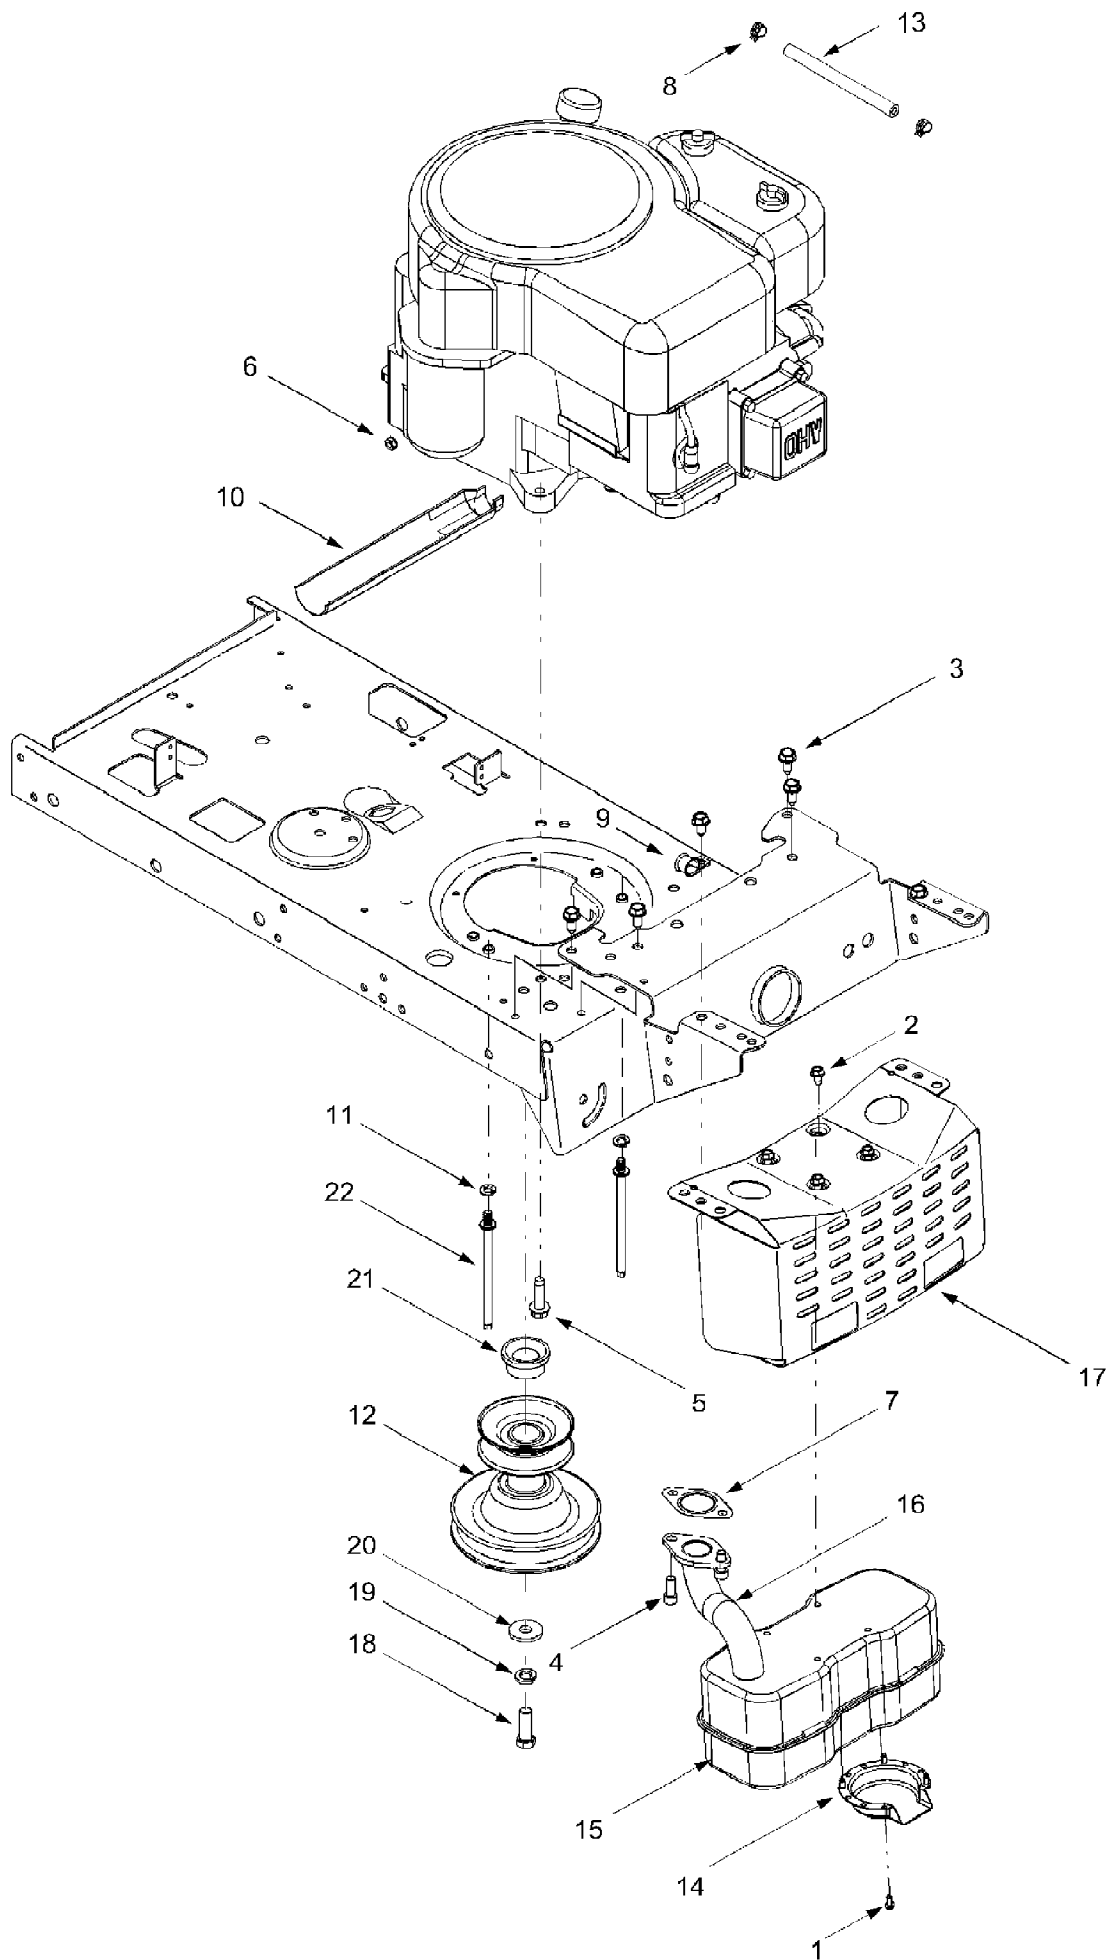

13A2682F190 LT-15 (2003)
Engine Accessories

Page 12 of 31

Ref #	Part Number	Qty	S/P/F	Description
1	710-0148	1	/P	Screw, #8-32 x .375
2	710-0599	1	/P	Self-tapping Screw, 1/4-20 x .5
3	710-0726	1	/P	Self-tapping Screw, 5/16-12 x .75
4	710-1314A	1	/P	Socket Cap Screw, 5/16-18 x .625
5	710-1315	1	/P	Self-tapping Screw, 3/8-16 x 1.25
6	712-0271	1	/P	Hex Sems Nut, 1/4-20
7	721-0348	1		Exhaust Gasket
8	726-0205	1	/P	Hose Clamp, .490
9	726-0272	1	/P	Clamp, 9/16
10	731-1682A	1	/P	Oil Drain Sleeve
11	736-0119	1	S	Lock Washer, 5/16
12	756-04023	1	S	Engine Pulley, 3.12 x 5.56
13	751-0535	1		Fuel Line Hose
14	751-0564	1	S	Muffler Deflector
15	751-0617	1	S	Muffer, Single Inlet
16	751-0620	1	S	Exhaust Pipe
17	783-0615B	1	S	Muffler Heat Shield
18	710-3029	1	/P	Hex Screw, 7/16-20 x 1.25
19	736-0171	1	S	Lock Washer, 7/16
20	736-0322	1	/P	Flat Washer, .450 x 1.25 x .164
21	750-0956	1		Spacer, 1.0 x 1.4 x .825
22	711-1044	1	S	Belt Keeper Pin, 5/16 x 4.75