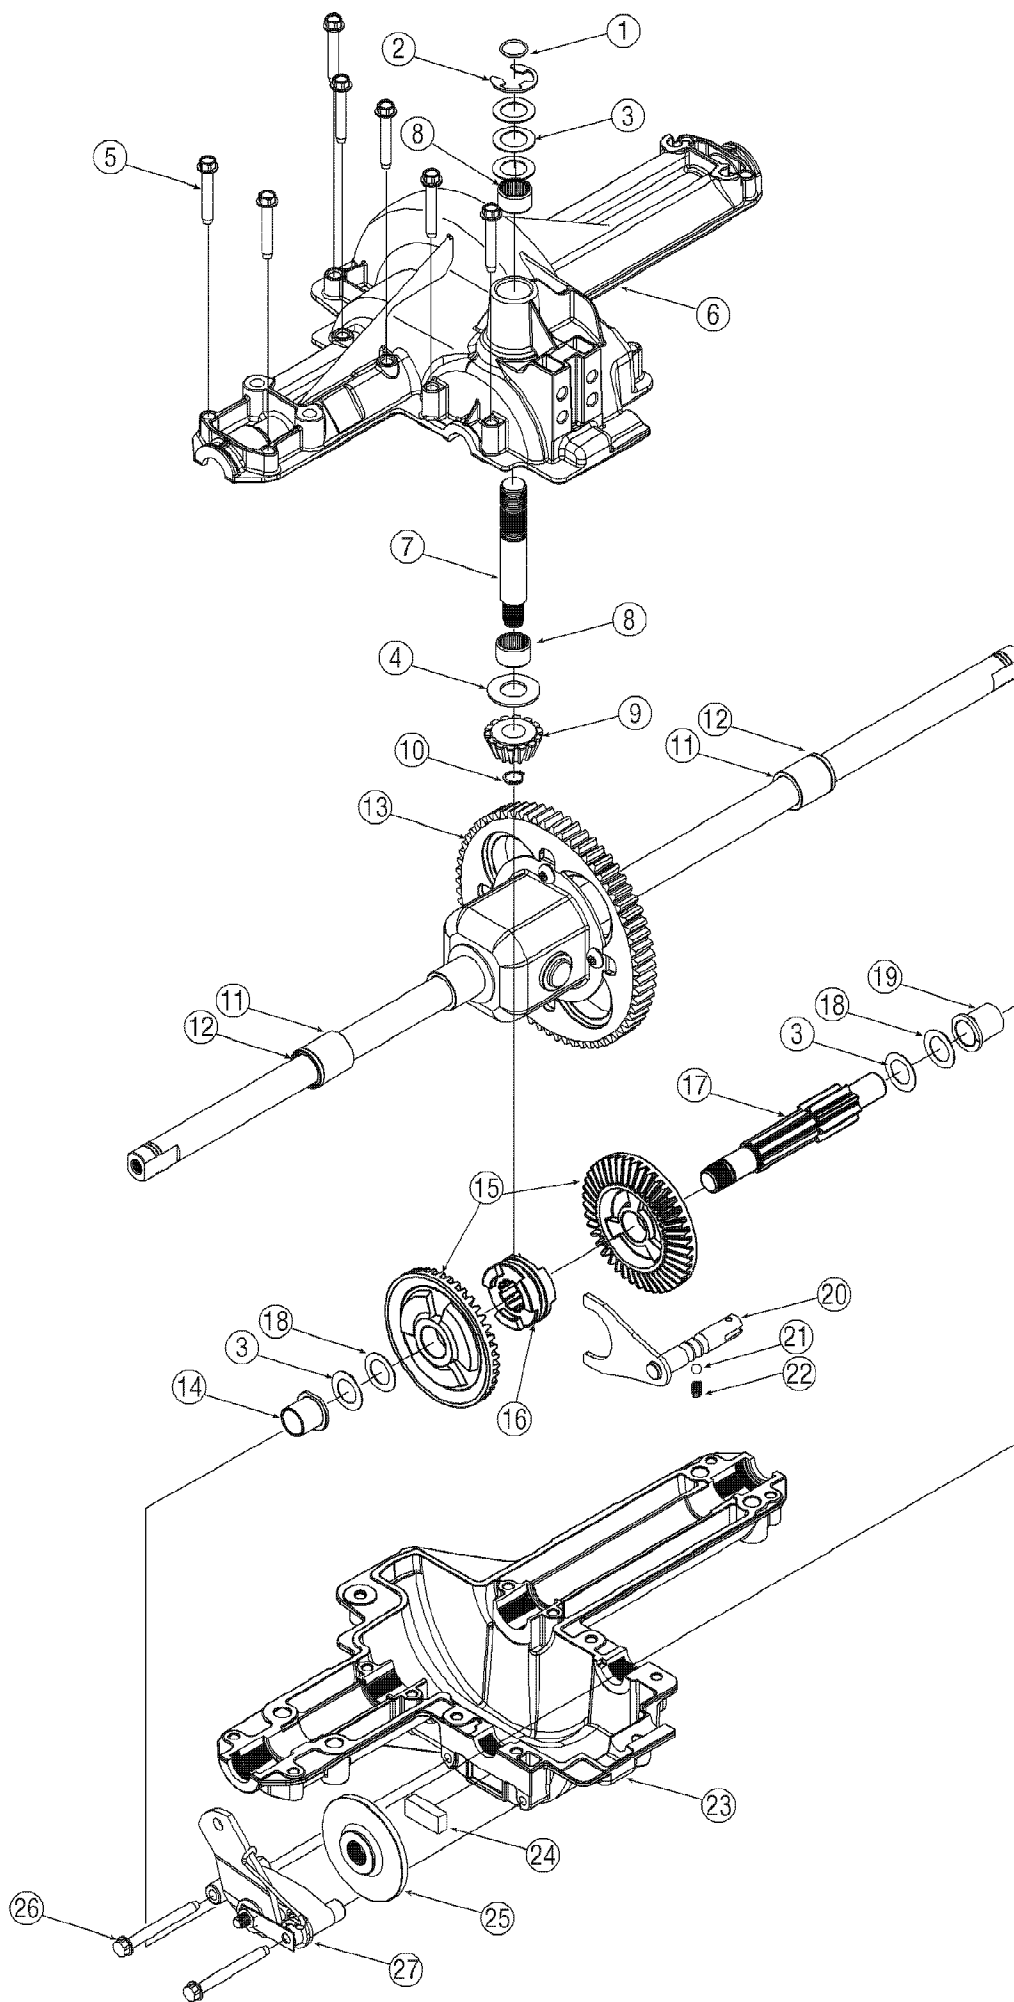

13A2682F190 LT-15 (2003)
Transmission Assembly

Page 31 of 31

Ref #	Part Number	Qty	S/P/F	Description
1	732-0614	1		Ring, Wire
2	716-0231	1	S	Ring, E Type,.750
3	736-0336	1	S	Flat Washer, 5/8 x 1.0 x.030 Use applicable flat washer (ref. #'s 3 or 18) in this application allowing .0150/.0020 in. end-play
3	736-0337	1	S	Flat Washer, 5/8 x 1.0 x.040 Use applicable flat washer (ref. #'s 3 or 18) in this application allowing .0150/.0020 in. end-play
3	736-0349	1	S	Flat Washer, 5/8 x 1.0 x.020 Use applicable flat washer (ref. #'s 3 or 18) in this application allowing .0150/.0020 in. end-play
4	736-0335	1	S	Washer, Thrust.635 x 1.26 x.06
5	710-1325	1	/P	Self-tapping Screw, 1/4-20 x 1.625
6	719-04017	1	S	Upper Housing
7	711-1109	1		Input Shaft
8	741-0335	1	S	Needle Bearing,.625 x.813 x.495
9	717-1464	1		14-tooth Bevel Pinion
10	716-0108	1	S	Retaining Ring,.437
11	741-0340	1	S	Sleeve Bearing,.75 x 1.0 x 1.0
12	721-0338	1	S	Seal,.75 x 1.0 x.125
13	618-04041A	1	S	Differential Assembly
14	741-0336	1	S	Flange Bearing, 5/8 x 3/4 x 3/4
15	717-04056	1	S	42-tooth Bevel Gear
16	718-04045	1	S	Clutch Collar
17	711-04134	1	S	Drive Shaft
18	736-0495	1	S	Thrust Washer, 1.0 x.632 x.0 Use applicable flat washer (ref. #'s 3 or 18) in this application allowing .0150/.0020 in. end-play
18	736-0494	1		Flat Washer,.632 x 1.00 x.035 Use applicable flat washer (ref. #'s 3 or 18) in this application allowing .0150/.0020 in. end-play
19	741-0337	1	S	Flange Bearing, 5/8 x 3/4 x 15/16
20	611-0011	1	S	Detent Shaft Assembly
21	741-0862	1	/P	Detent Ball
22	732-0863	1	S	Compression Spring
23	719-04018	1	S	Lower Housing
24	717-0678	1	S	Brake Puck
25	761-0202	1		Brake Disc
26	710-1206	1	/P	Self-tapping Screw, 1/4-20 x 2.375
27	661-0001	1	S	Brake Assembly
	737-0148	1	S	Grease (19 oz.)
	918-04034	1	S	Transmission, Single-speed