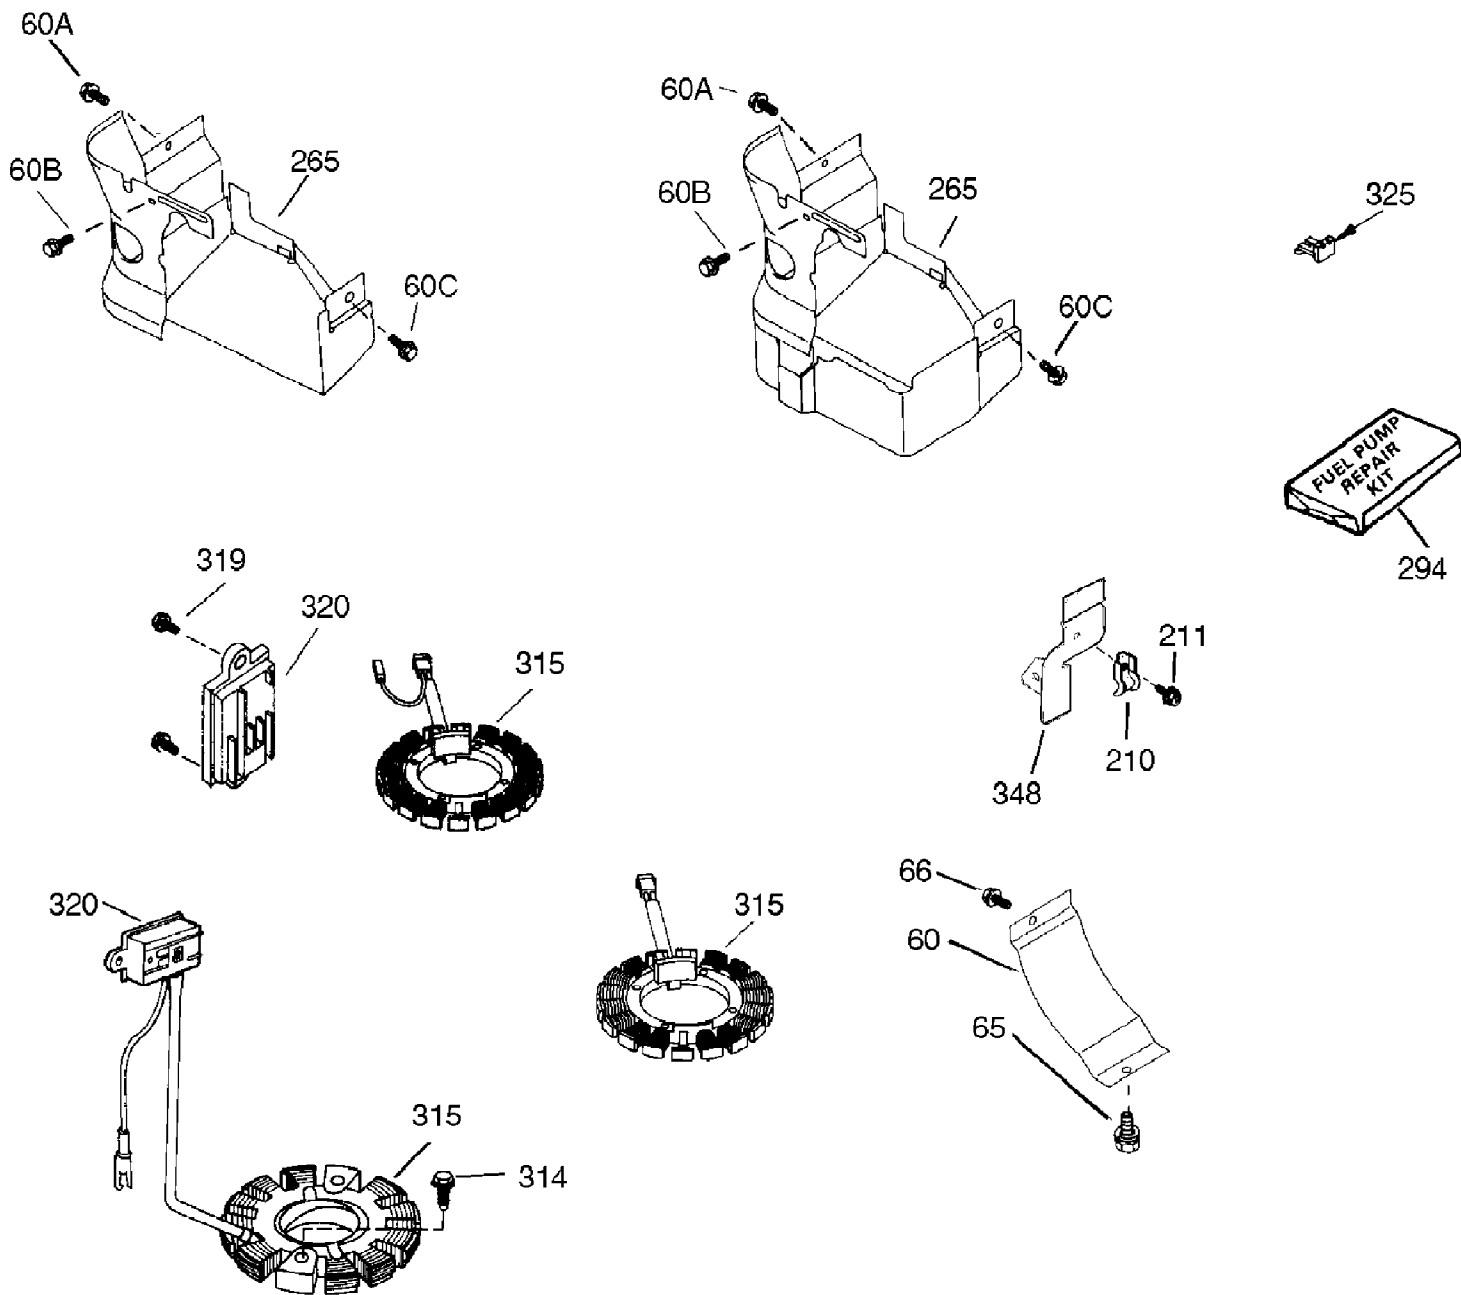

13A2682F190 LT-15 (2003)
Engine List 3

Page 21 of 31

Ref #	Part Number	Qty	S/P/F	Description
60	TC-36361	1		Air Baffle
60A	TC-650273	1		Screw, 5-16/18 x 17/32"
60B	TC-650867	1		Screw, 10-24 x 1/2"
60C	TC-650737	1		Screw, 1/4-20 x 1/2"
65	TC-30063	1		Screw, T-30, 1/4-20 x 1/2"
66	TC-650737	1		Screw, 1/4-20 x 1/2"
210	TC-27793	1	/P	Conduit Clip
211	TC-28942	1	/P	Screw, 10-32 x 3/8"
265	TC-36615	1		Cylinder Head Cover
294	TC-35791	1		Pulse Pump Repair Kit
314	TC-651007	1		Screw, T-15, 10-24 x 15/16"
315	TC-611280	1	/P	Alternator Coil (3/5 Split) (Incl. 321, 322 & 323)
319		1		UNKNOWN
320		1		UNKNOWN
325	TC-36342	1		Wire Clip
348		1		UNKNOWN