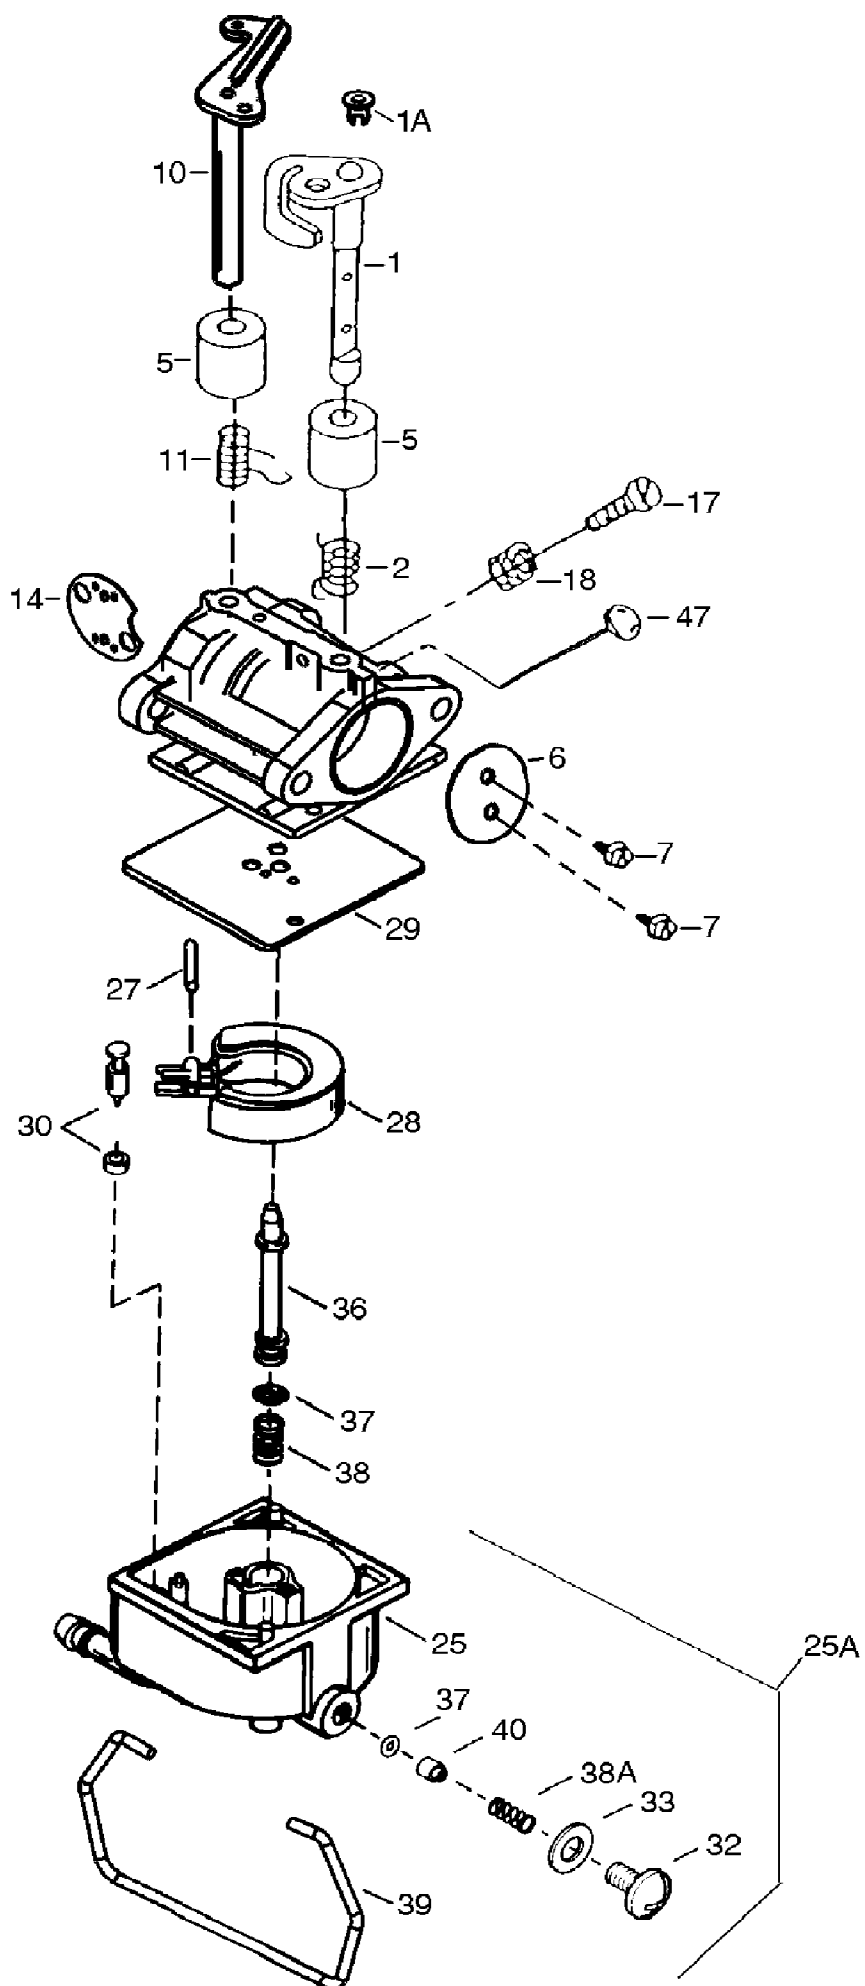

13A2682F190 LT-15 (2003)  
Carburetor

13A2682F190 LT-15 (2003)  
Carburetor

Page 2 of 31

Ref #	Part Number	Qty	S/P/F	Description
	TC-640330	1	S	Carburetor (Incl 184 of Engine Parts Lists)
1	TC-640035	1		Throttle Shaft & Lever Assembly
1A	TC-36288	1		Throttle Link Bushing
2	TC-640036	1		Throttle Return Spring
5	TC-640037	1		Dust Seal
6	TC-640332	1		Throttle Shutter
7	TC-650506	1		Throttle Shutter Screws
10	TC-640044	1		Choke Shaft & Lever Assembly
11	TC-632785	1		Choke Return Spring
14	TC-640913	1		Choke Shutter
17	TC-651025	1		Throttle Crack Screw/Idle Speed Screw
18	TC-630766	1		Tension Spring
25	TC-640331	1		Float Bowl Assembly
25A	TC-630334	1		Bowl Kit
27	TC-632544	1		Float Shaft
28	TC-632543	1	/P	Float
29	TC-640047	1	/P	Float Bowl to Body Gasket
30	TC-632709	1	/P	Inlet Needle & Seat
32	TC-640041	1		Bowl Drain Screw
33	TC-27110A	1		Bowl Drain Washer
36	TC-640067	1		Main Nozzle Tube
37	TC-632547	1		O-Ring
38	TC-632545	1	/P	Spring, Main Nozzle Tube
38A	TC-36918	1		Spring
39	TC-640218A	1		Float Bowl Retainer
40	TC-632788	1		Main Fuel Jet
47	TC-630748	1		Welch Plug, Idle Mixing Well
	TC-611221	1	/P	Fuel Solenoid Shut Off Not Shown