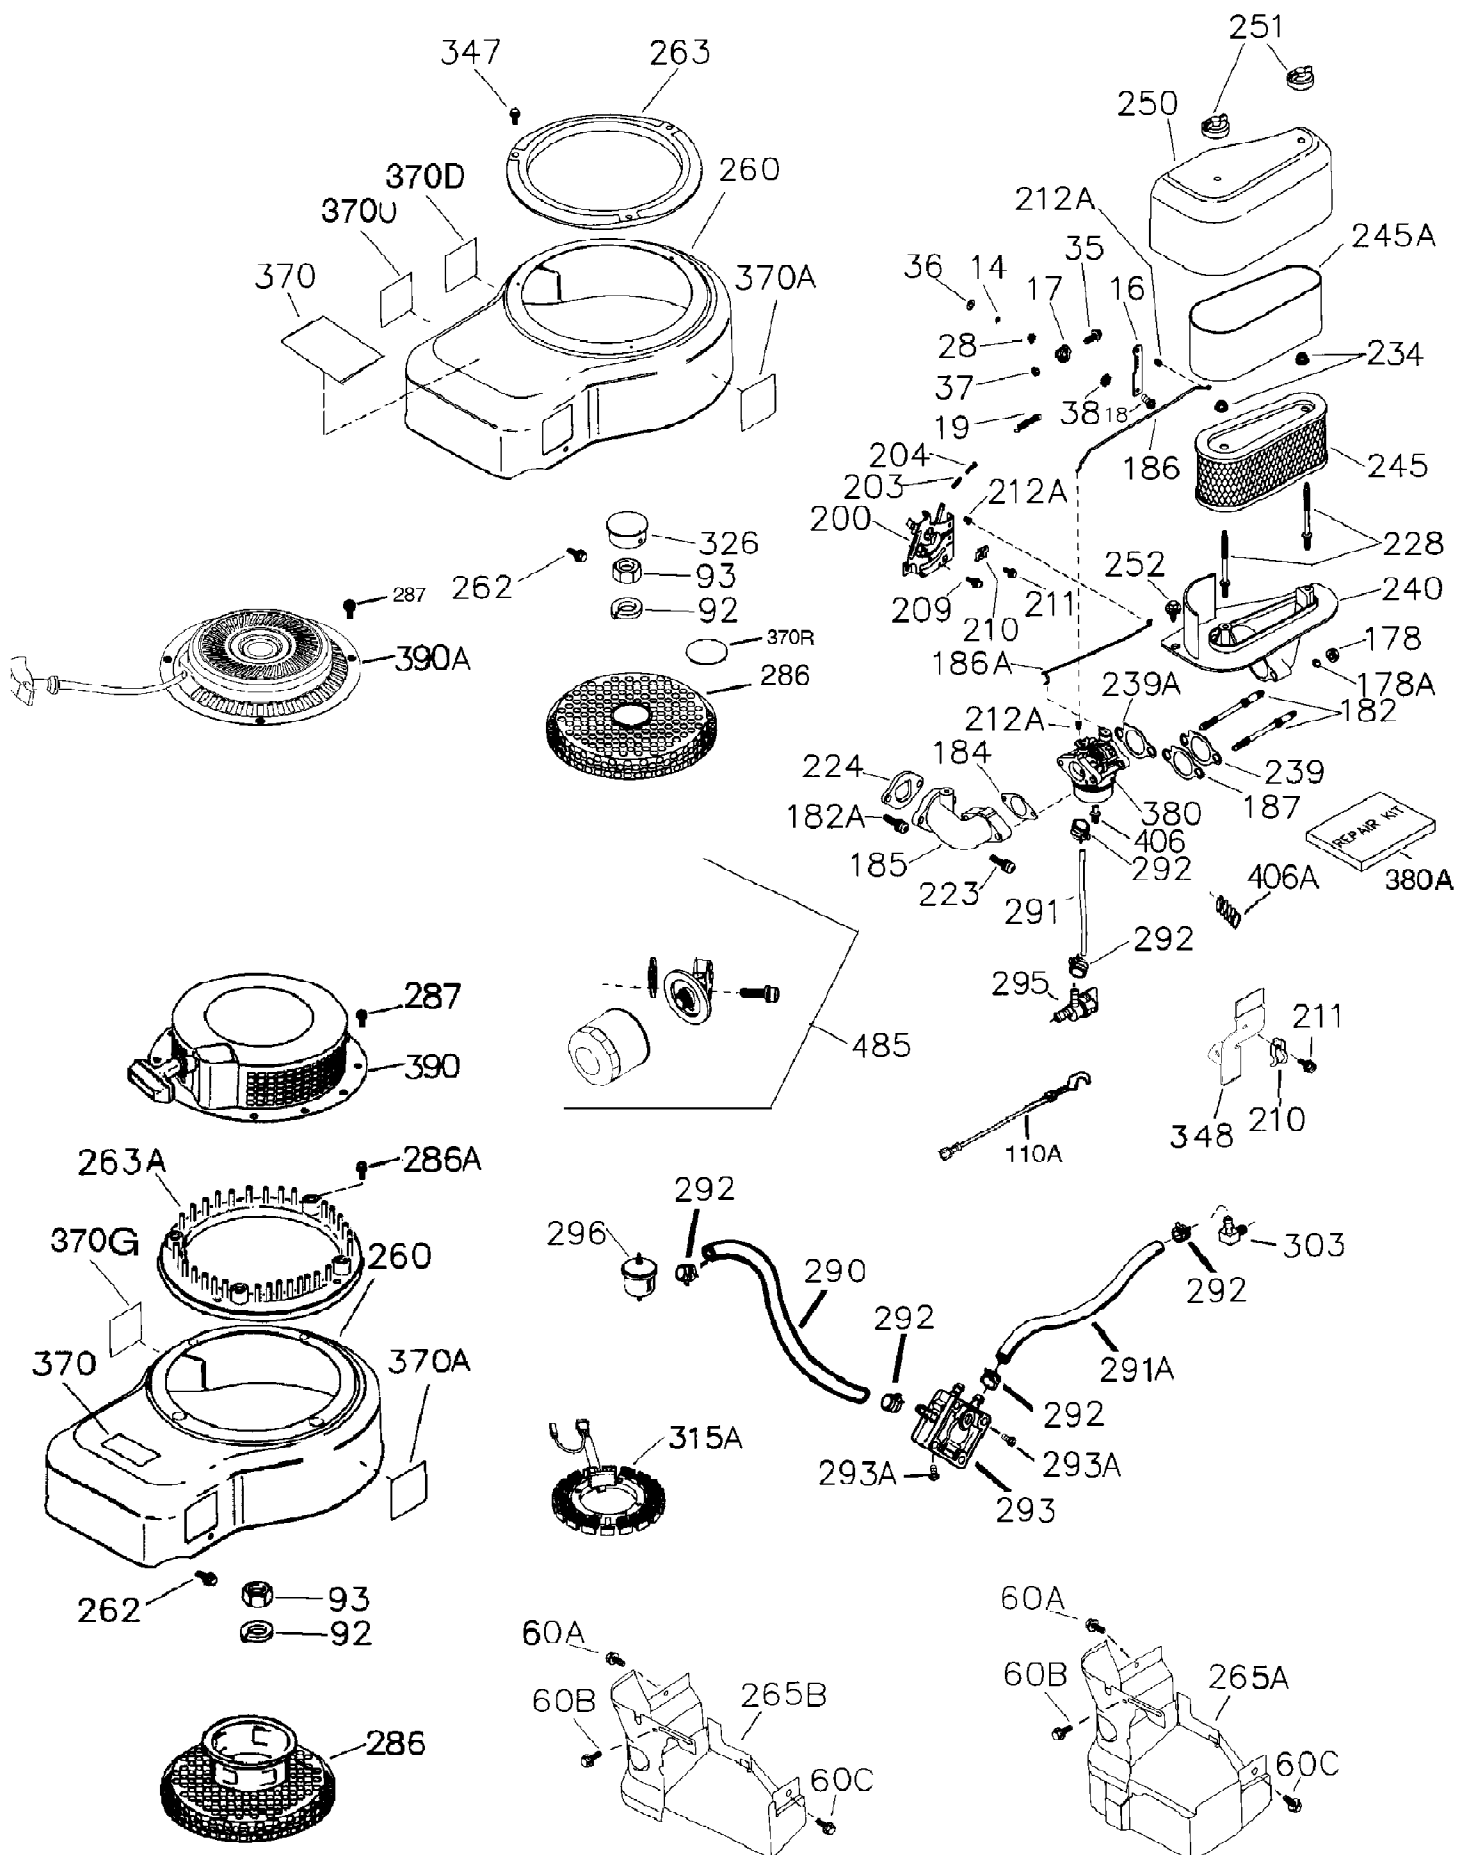

13A2682F190 LT-15 (2003)
Engine List 2

Page 18 of 31

Ref #	Part Number	Qty	S/P/F	Description
14	TC-651052	1		Washer
16	TC-37758	1		Governor Lever
17	TC-29916	1		Governor Lever Clamp
18	TC-651028	1		Screw, T-15, 8-32 x 7/16"
19	TC-37766	1		Extension Spring
28	TC-30322	1		Lock Nut, 8-32
35	TC-29826	1		Screw, 10-32 x 3/4"
36	TC-29918	1		Lock Washer
37	TC-29216	1		Lock Nut, 10-32
38	TC-37109	1		Retaining Ring
60A	TC-650273	1		Screw, 5-16/18 x 17/32"
60B	TC-650867	1		Screw, 10-24 x 1/2"
60C	TC-650737	1		Screw, 1/4-20 x 1/2"
92	TC-651082	1		Belleville Washer
93	TC-650594	1		Flywheel Nut
110A	TC-36917	1		Ground Wire & Terminal
178	TC-650928	1		Wing Nut, 1/4-20
178A		1		UNKNOWN
182	TC-650925A	1		Carburetor Mounting Stud
182A		1		UNKNOWN
184	TC-36352	1	/P	Carburetor To Intake Pipe Gasket Kit (P)
185	TC-37767	1		Intake Pipe
186	TC-36354	1		Governor Link
186A	TC-36353	1		Choke Link
187		1		UNKNOWN
200	TC-36360	1		Control Bracket (Incl. 203, 204, 212A)
203	TC-36482	1		Compression Spring
204	TC-651019	1		Screw, T-10, 6-32 x 41/64"
209	TC-650902	1		Screw, 10-32 x 7/16"
210	TC-27793	1	/P	Conduit Clip
211	TC-28942	1	/P	Screw, 10-32 x 3/8"
212A	TC-36288	1		Bushing
223	TC-650975	1		Screw, T-30, 5/16-18 x 1-9/32"
224	TC-36490	1		Intake Pipe Gasket Kit (P)
228	TC-650977	1		Air Cleaner Stud
234	TC-650825	1	/P	Nut & Lock Washer, 1/4-20
239	TC-36358	1	/P	Air Cleaner Gasket Kit (P)
239A		1		UNKNOWN
240	TC-36355	1		Air Cleaner Body (Incl. 228 & 239)
245	TC-36356	1	/P	Air Cleaner Filter (Incl. 229)
245A	TC-36357	1	/P	Air Cleaner Filter
250	TC-36359	1	S	Air Cleaner Cover
251	TC-650886	1	/P	Wing Nut, 1/4-20
252	TC-650976	1		Screw, 1/4-20 x 19/32"
260	TC-36347	1		Blower Housing
262	TC-650737	1		Screw, 1/4-20 x 1/2"
263A		1		UNKNOWN
263	TC-36367	1		Trim Ring (Black)
265A		1		UNKNOWN
265B		1		UNKNOWN
286	TC-36343	1		Cup & Screen
286A		1		UNKNOWN
287		1		UNKNOWN