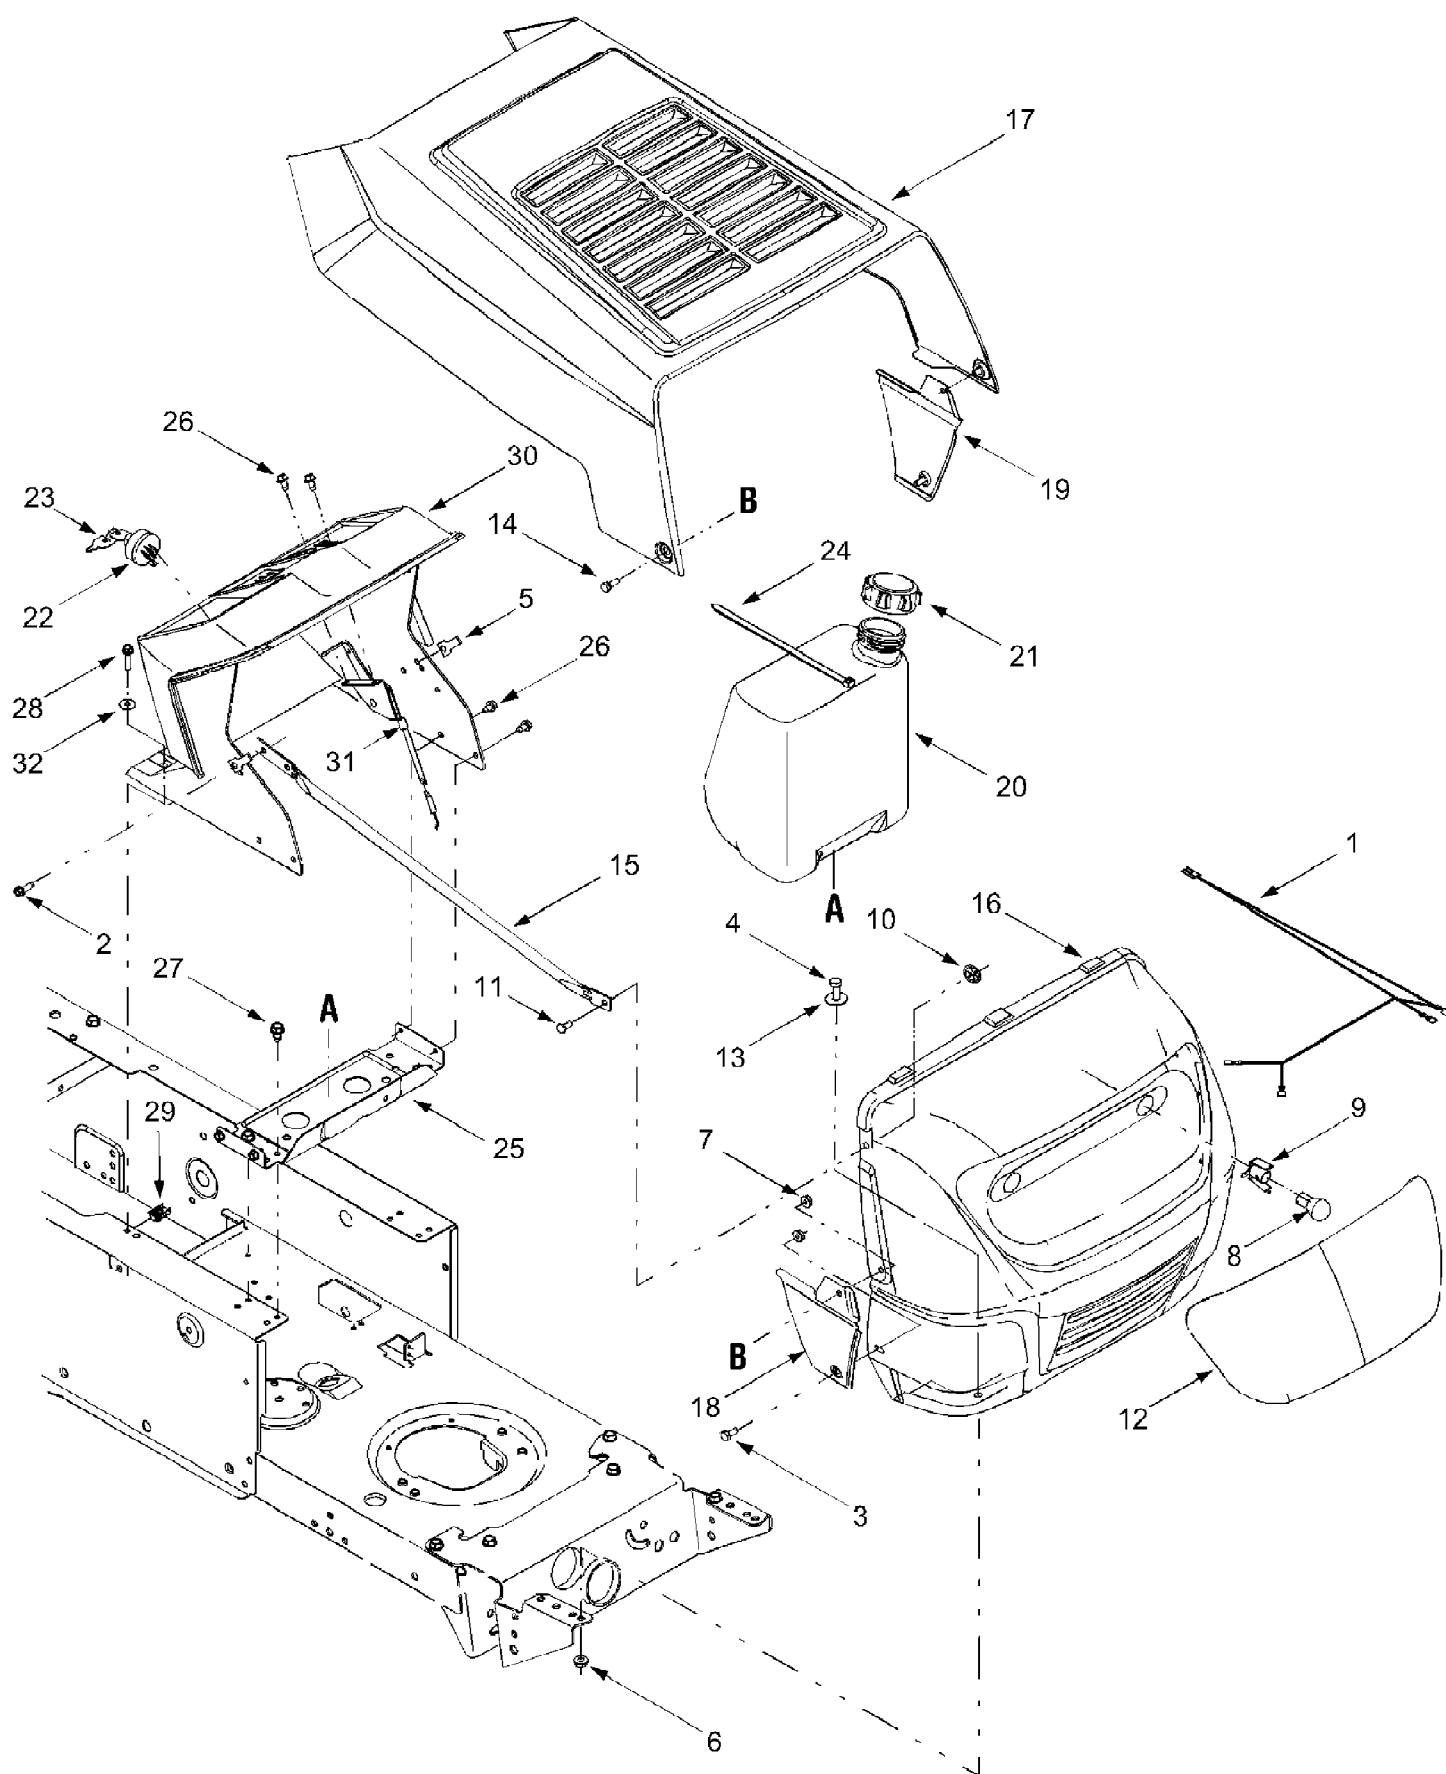

13A2682F190 LT-15 (2003)
Fuel Tank & Hood Assembly

Page 25 of 31

Ref #	Part Number	Qty	S/P/F	Description
1	629-0469B	1	S	Headlamp Harness Assembly
2	710-0642	1	/P	Self-tapping Screw, 1/4-20 x .75
3	710-0751	1	/P	Hex Screw, 1/4-20 x .620
4	710-3008	1	/P	Hex Screw, 5/16-18 x .75
5	712-0185	1		U-type Speed Nut, 1/4-20
6	712-3004A	1	/P	Flange Lock Nut, 5/16-18
7	712-3027	1	S	Flange Lock Nut, 1/4-20
8	725-0963	1	S	Headlamp, 12V
9	725-1651	1	S	Headlamp Socket
10	726-04012	1	S	Push-on Nut, .25
11	728-0162	1		Flat-head Rivet, 1/4
12	731-1503A	1	S	Lens
12	726-04077	1		Nut, Push 3/32 Not shown
13	736-3078	1	/P	Flat Washer, .344 x 1.0 x .063
14	738-0952A	1	S	Shoulder Screw, 1/4-20 x .375 /.125
15	749-0722C	1	S	Grille Support Rod
16	783-0156B	1	/P	Grille
17	783-0250A	1	/P	Hood w/ Louvers
18	783-0366	1		RH Side Panel (Insert)
19	783-0367	1		LH Side Panel (Insert)
20	751-0555B	1	/P	Fuel Tank, 1.5 gal.
21	751-0603	1	S	Fuel Tank Cap
22	725-1396	1	S	Ignition Switch, 6-pin
23	725-0201	1	S	Keys (pair)
24	726-0209	1	/P	Cable Tie, 30.66
25	17632C	1	S	Battery Support Bracket
26	710-0599	1	/P	Self-tapping Screw, 1/4-20 x .5
27	710-0607	1	/P	Self-tapping Screw, 5/16-18 x .5
28	710-0788	1	/P	Self-tapping Screw, 1/4-20 x 1.0
29	726-3054	1		U-type Speed Nut, 1/4-20
30	731-04179	1	S	Dash Panel
31	746-04020	1		Throttle / Choke Control, 18.5"
32	736-3090	1	/P	Flat Washer, .260 x .720 x .060