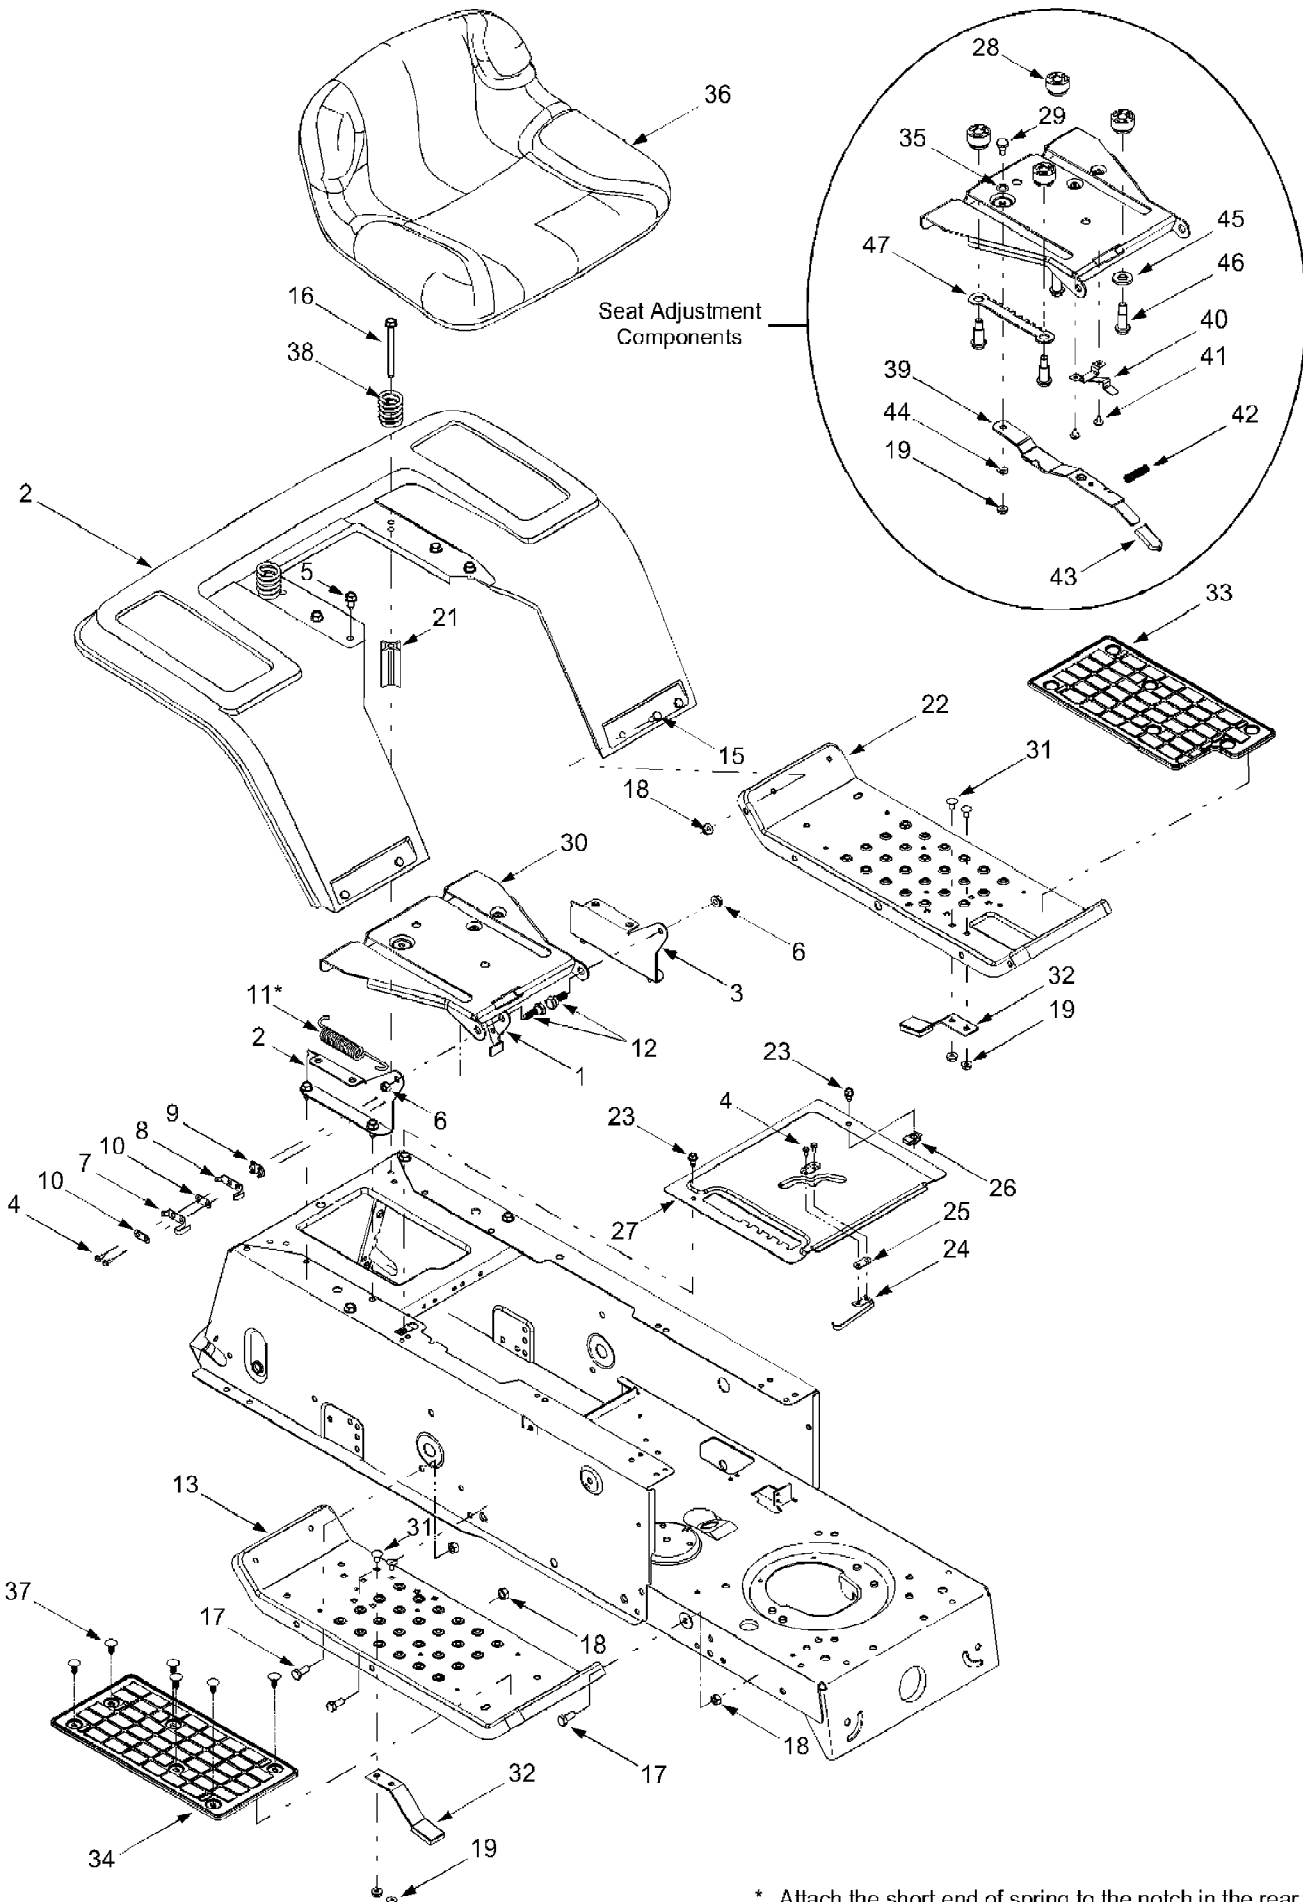

* Attach the short end of spring to the notch in the rear of Ref. No. 2. Attach the long end to Ref. No. 1.

13A2682F190 LT-15 (2003)
Fender, Seat, Deck Stabilizer

Page 23 of 31

Ref #	Part Number	Qty	S/P/F	Description
1	17239A	1	S	Seat Lift Bracket
2	17950A	1	S	RH Pivot Support Bracket, Seat
3	17951A	1	S	LH Pivot Support Bracket, Seat
4	710-0227	1	/P	Self-tapping Screw, #8-18 x .50
5	710-0726	1	/P	Self-tapping Screw, 5/16-12 x .75
6	712-3004A	1	/P	Flange Lock Nut, 5/16-18
7	725-1303	1	S	Outer Seat Spring Switch
8	725-1439	1		Inner Seat Spring Switch
9	726-0278	1		Insulator Plate Boss
10	726-0279	1		Insulator Plate
11	732-0581B	1	S	Extension Spring, .75 x 5.31
12	738-0296	1	S	Shoulder Screw, .437 x .286
13	17770G	1	S	Running Board
?14	17870B	1		Fender
15	710-0751	1	/P	Hex Screw, 1/4-20 x .620
16	710-1208	1	/P	Self-tapping Screw, 5/16-18 x 3.5
17	710-3008	1	/P	Hex Screw, 5/16-18 x .75
18	712-0429	1	S	Nylon Lock Nut, 5/16-18
19	712-3027	1	S	Flange Lock Nut, 1/4-20
?20	732-04038	1	S	Compression Spring, 1.314 x 1.8
21	748-0347A	1	/P	Spacer
22	783-04139	1		LH Running Board
23	710-0599	1	/P	Self-tapping Screw, 1/4-20 x .5
24	725-1643	1		Spring Switch, Long
25	726-0320	1	S	Insulator Nut Plate
26	726-3054	1		U-Clip Nut, 1/4-20
27	783-04050	1	S	Shift Cover Panel, 8-speed
28	731-04074	1		Spacer
29	938-0137A	1	/P	Shoulder Screw, .340 x .285, 1/4- 20
30	783-0607A	1	S	Seat Pivot Bracket
31	710-0167	1	/P	Carriage Screw, 1/4-20 x .50
32	761-0168B	1	S	Blade Spindle Brake Assembly
33	735-04009	1	/P	LH Rubber Foot Pad
34	735-0689A	1	/P	RH Rubber Foot Pad
35	736-0204	1	/P	Flat Washer, .344 x .62
36	757-0363A	1	S	Low Back Seat, Black
37	726-3046	1	/P	Ratchet Clip, .250 Dia
38	732-0735	1	/P	Compression Spring, 1.314 x 2.55
39	783-0609	1		Seat Adjustment Lever
40	783-0611	1		Seat Stop
41	710-1268	1	/P	Screw, #10-16 x .375
42	732-0499	1		Compression Spring
43	720-0309A	1	/P	Grip
44	736-0175	1	S	Spring Washer
45	736-3019	1		Flat Washer, .531 x 1.062 x .134
46	738-0966	1	S	Shoulder Screw, .50 x .925, 3/8-16
47	783-0753	1		Seat Select Bracket